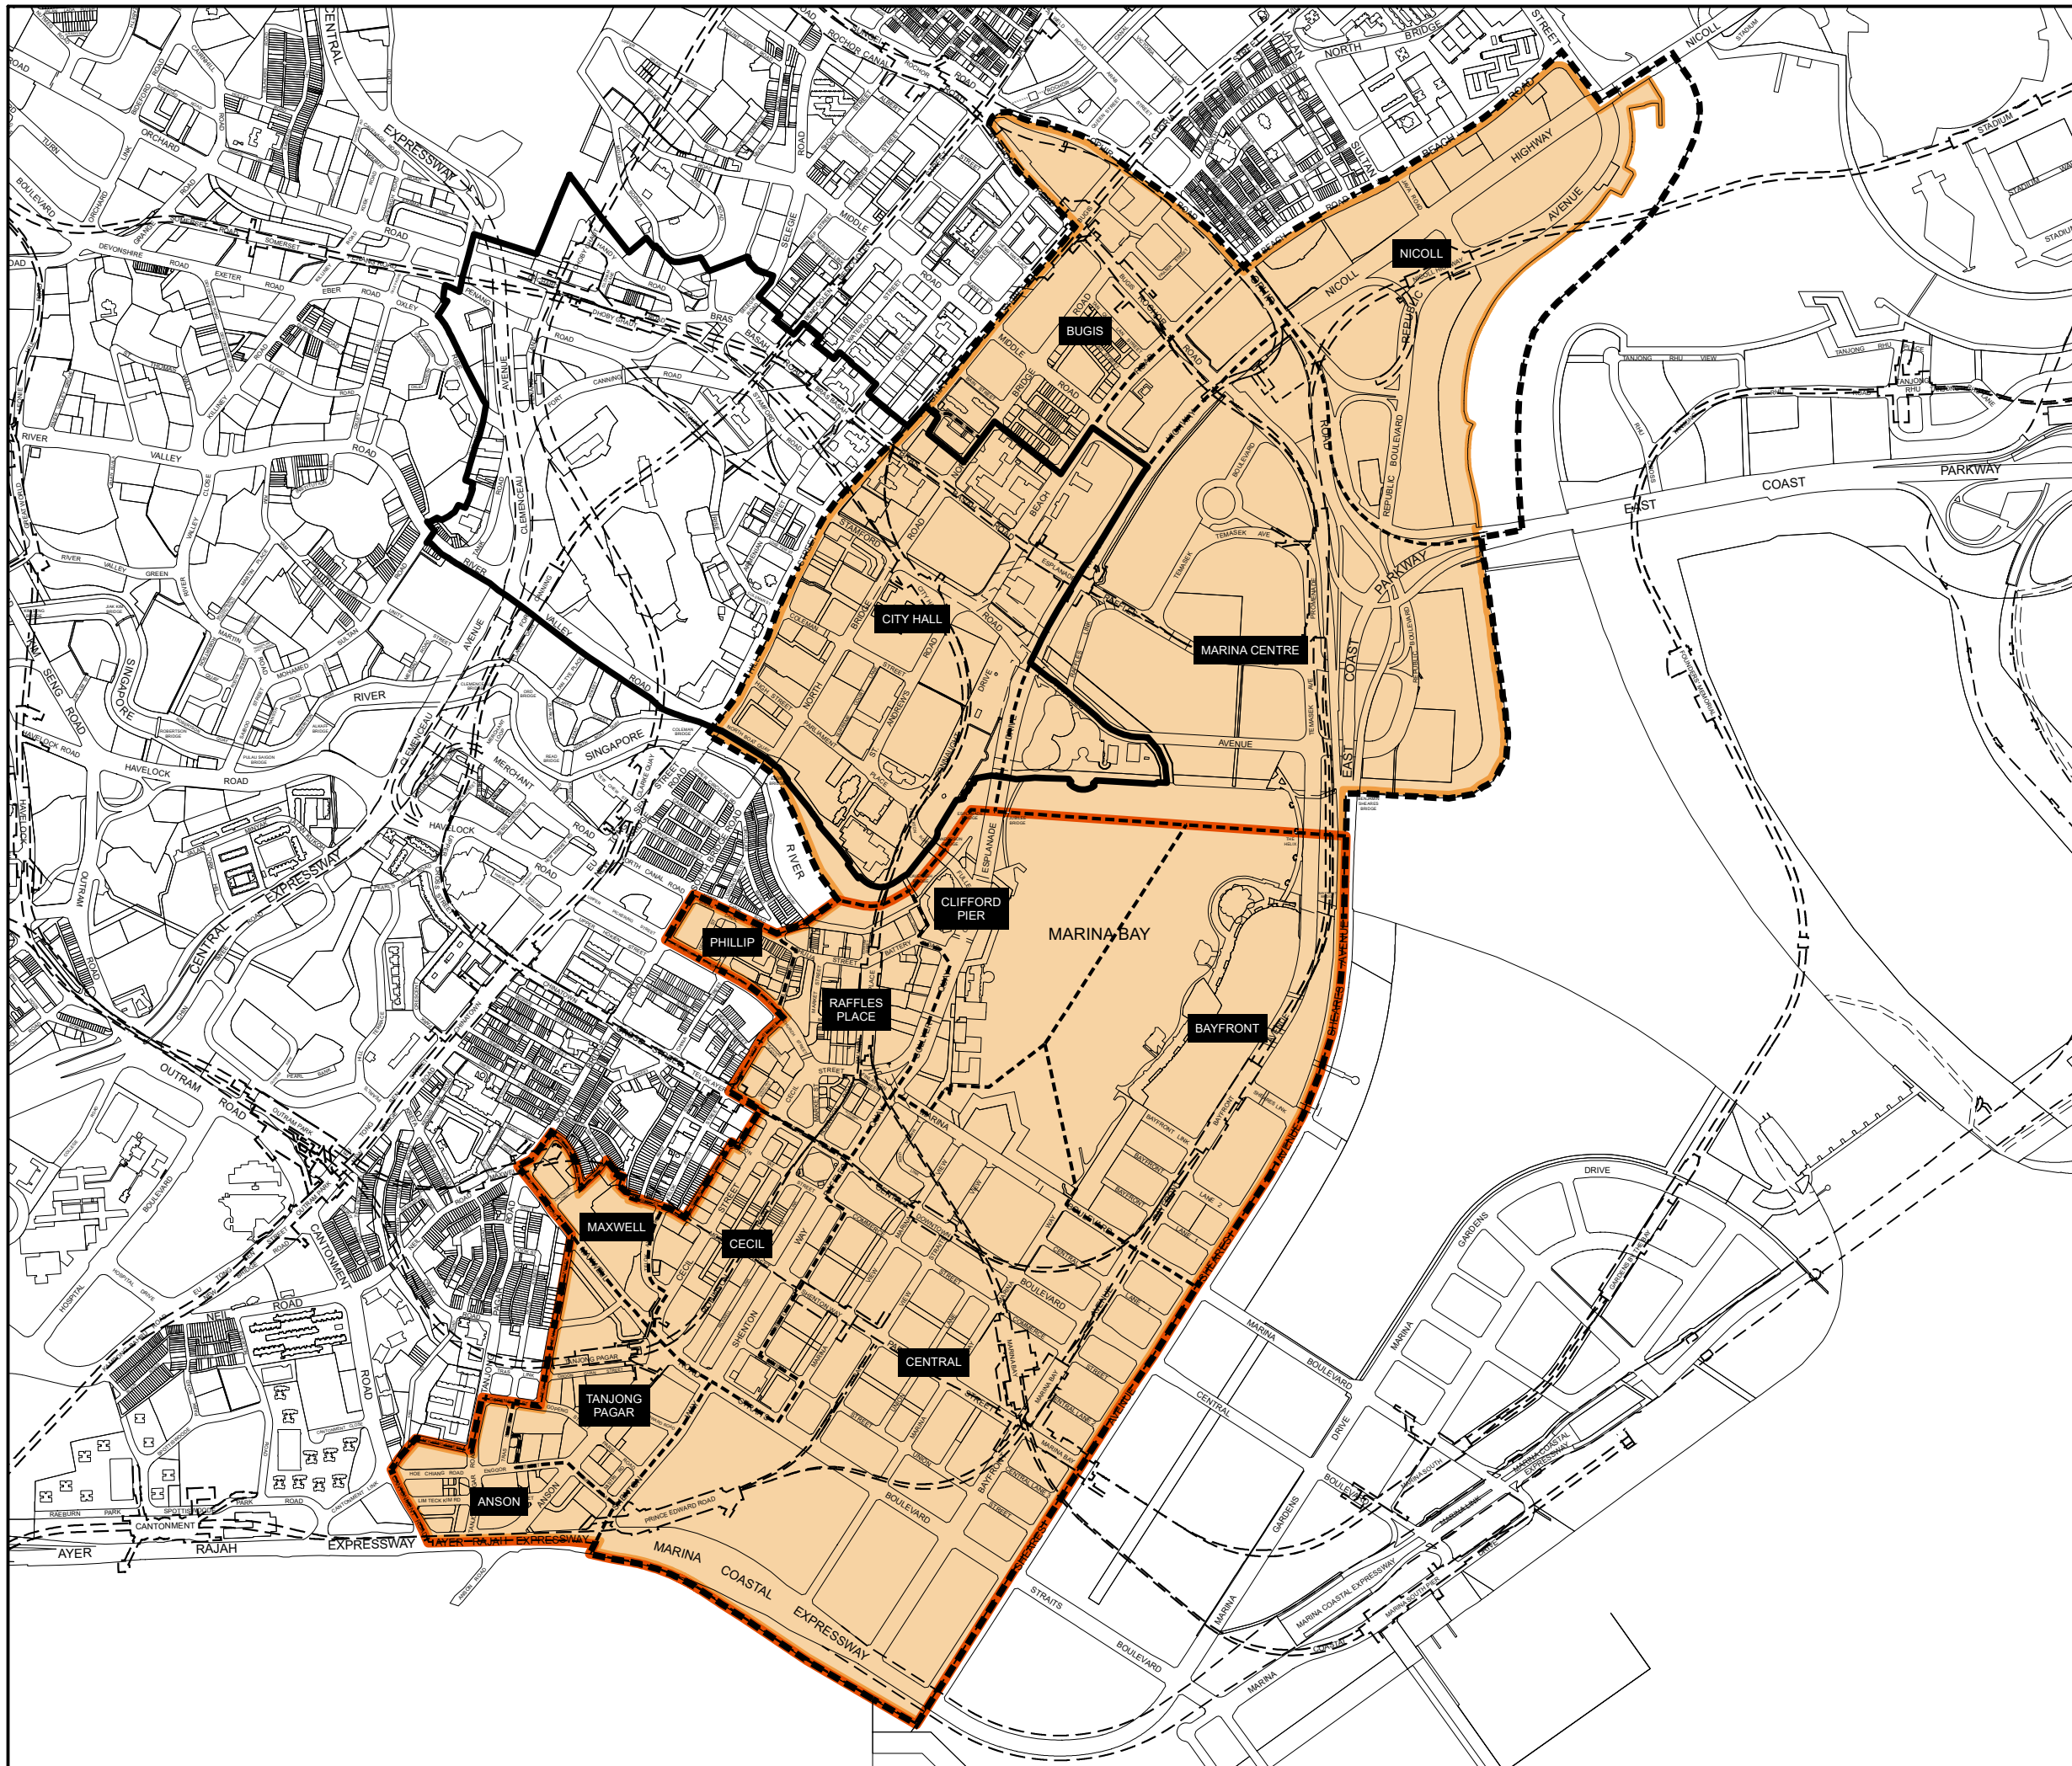

URBAN DESIGN GUIDELINES FOR DOWNTOWN CORE PLANNING AREA

BOUNDARY PLAN

LEGEND

-  PLANNING AREA BOUNDARY
-  SUBZONE BOUNDARY
-  CIVIC DISTRICT BOUNDARY
-  URBAN DESIGN AREA
-  CENTRAL BUSINESS DISTRICT (CBD) BOUNDARY

SCALE : 1:15,000 @ A3

0.3 HA

0 390 M

DRWG NO : DT/2019/009a

DATE : NOVEMBER 2019

GROUP : CUDG

To make Singapore a great city to live, work and play