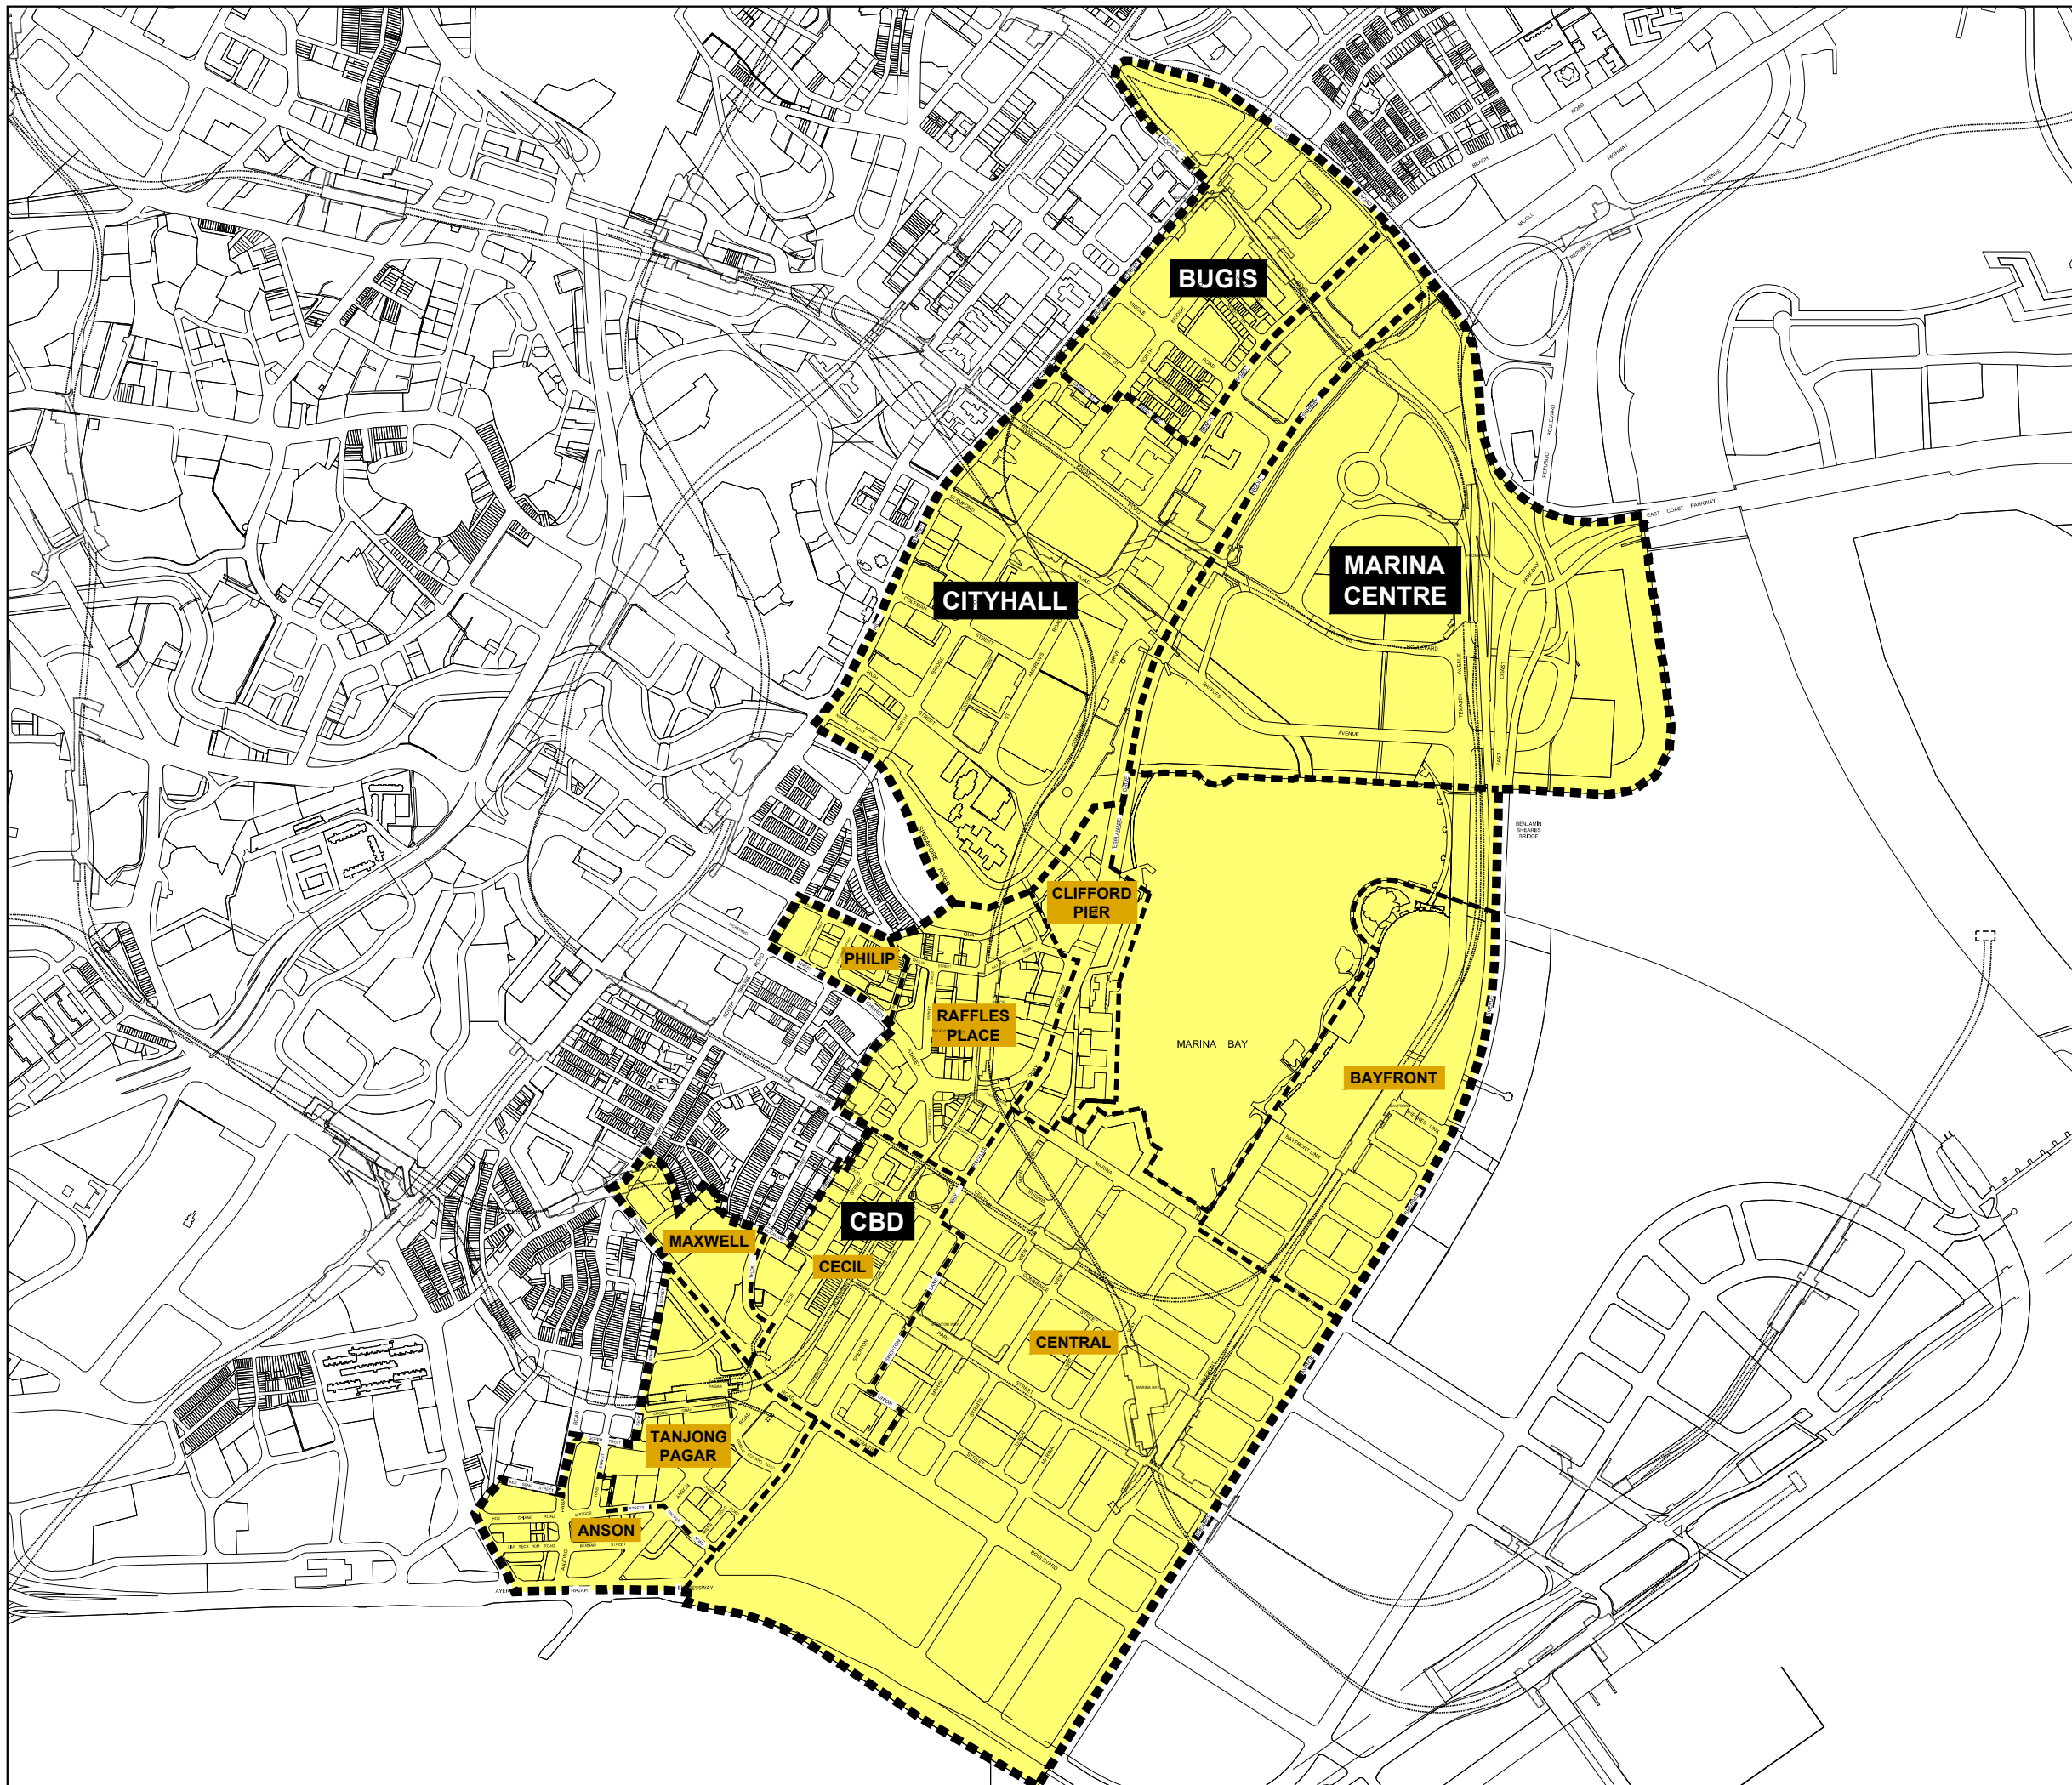

URBAN DESIGN GUIDELINES
FOR DOWNTOWN CORE
PLANNING AREA

URBAN DESIGN PLAN
- BOUNDARY

LEGEND

-  PLANNING AREA BOUNDARY
-  ZONE BOUNDARY
-  SUBZONE BOUNDARY
-  URBAN DESIGN AREA

SCALE : 1:14000@A3

DRWG NO : DT/2013/50