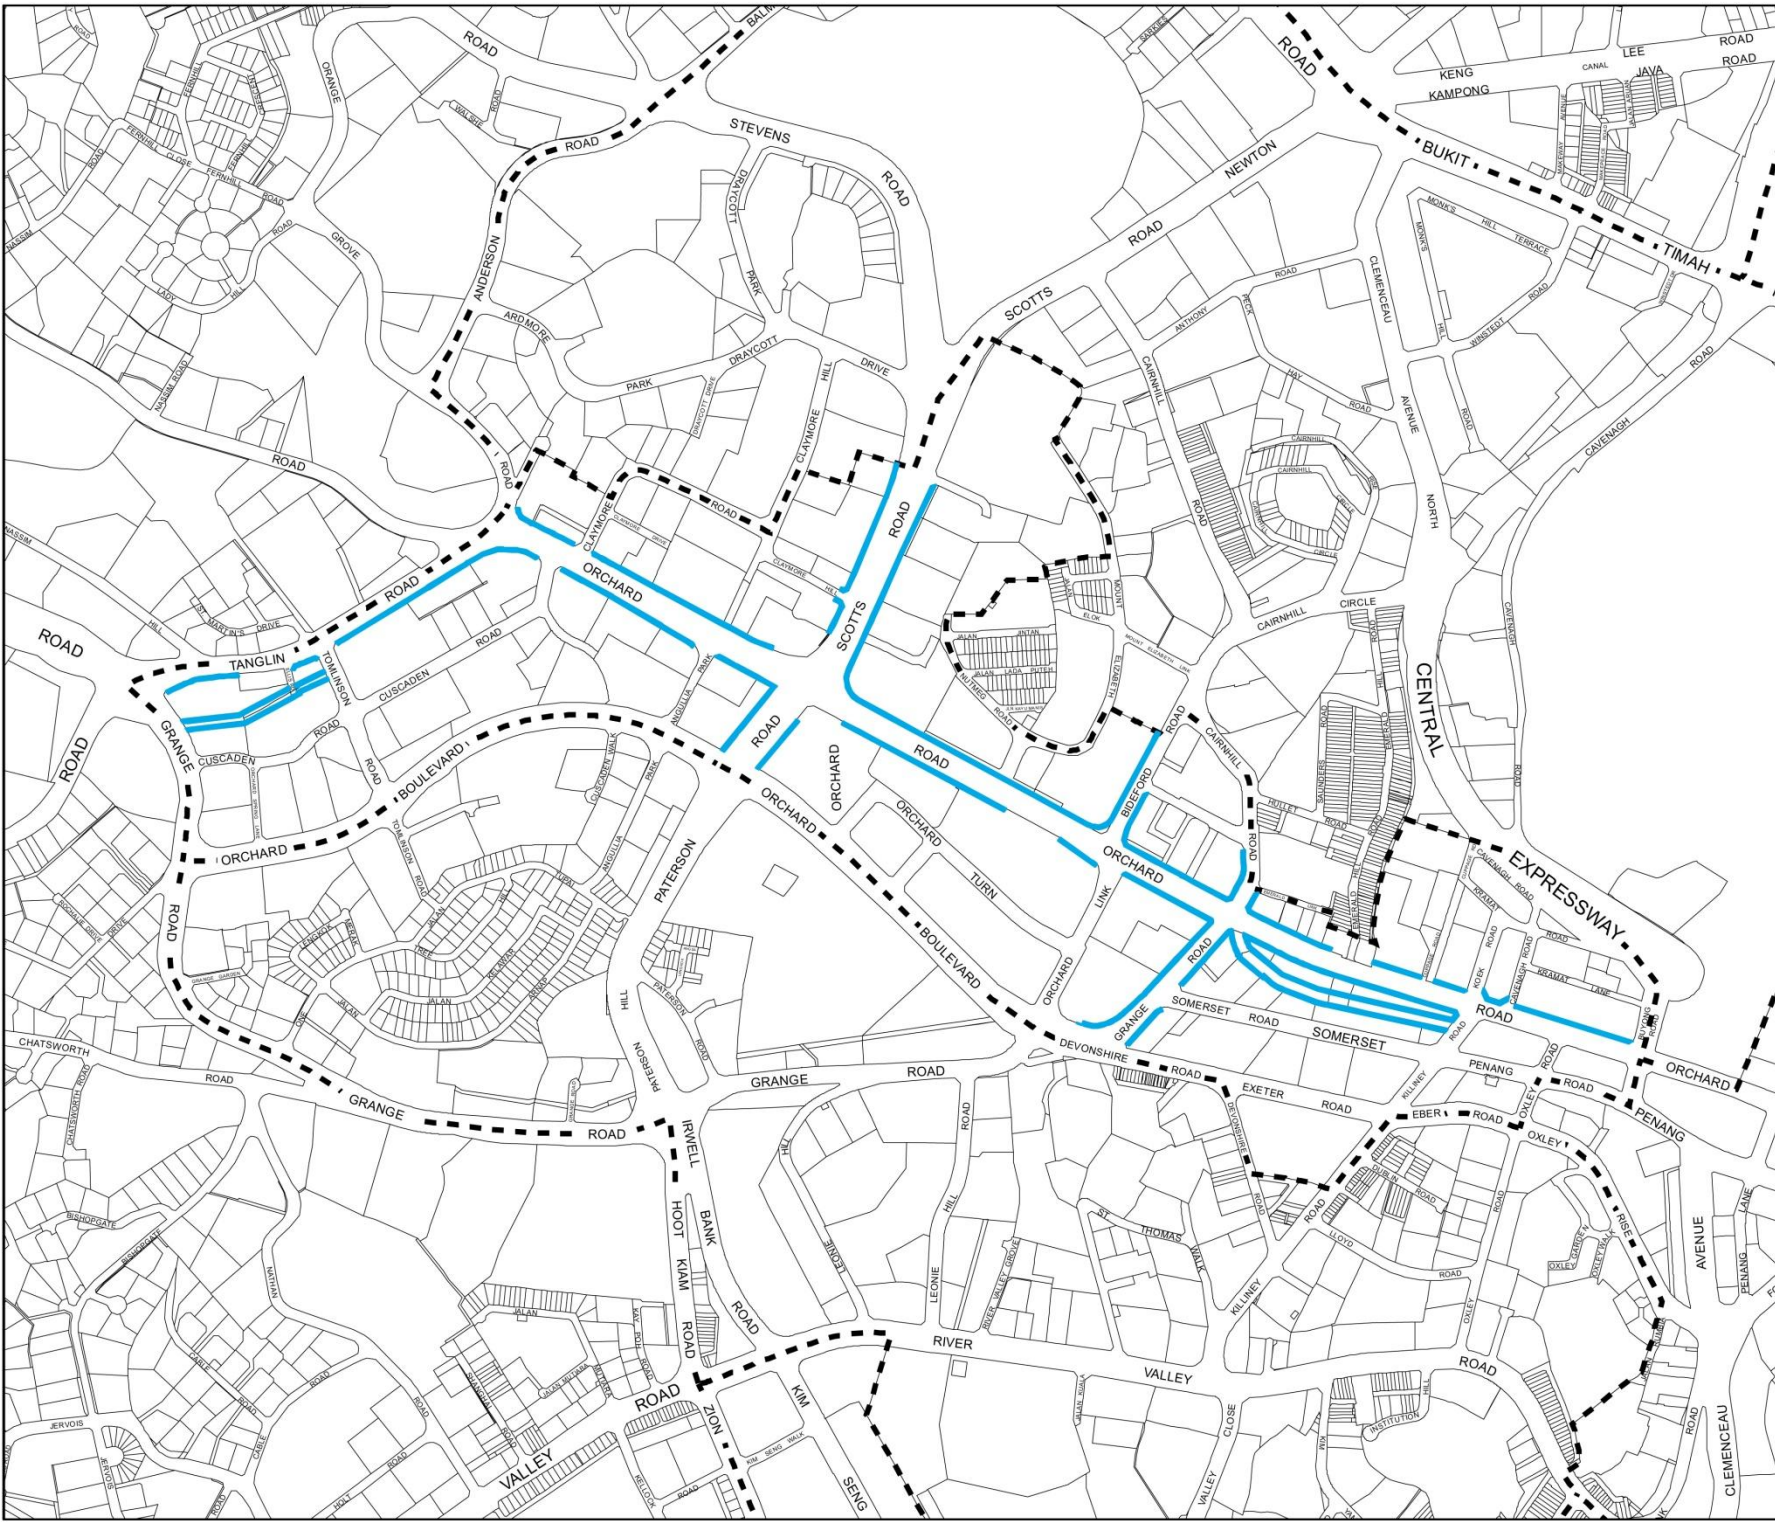

**LOCATIONS WHERE OUTDOOR REFRESHMENT AREAS AND OUTDOOR KIOSKS ARE ENCOURAGED ALONG ORCHARD ROAD**

 FRONTAGES WHERE ADDITIONAL GFA FOR ORAS CAN BE CONSIDERED

DRAWING TITLE :	
LOCATION PLAN	
SCALE :	1:8,000
	
DRWG NO :	
DATE :	JUNE 2012
DIVISION :	CUDG
	
To make Singapore a great city to live, work and play in	