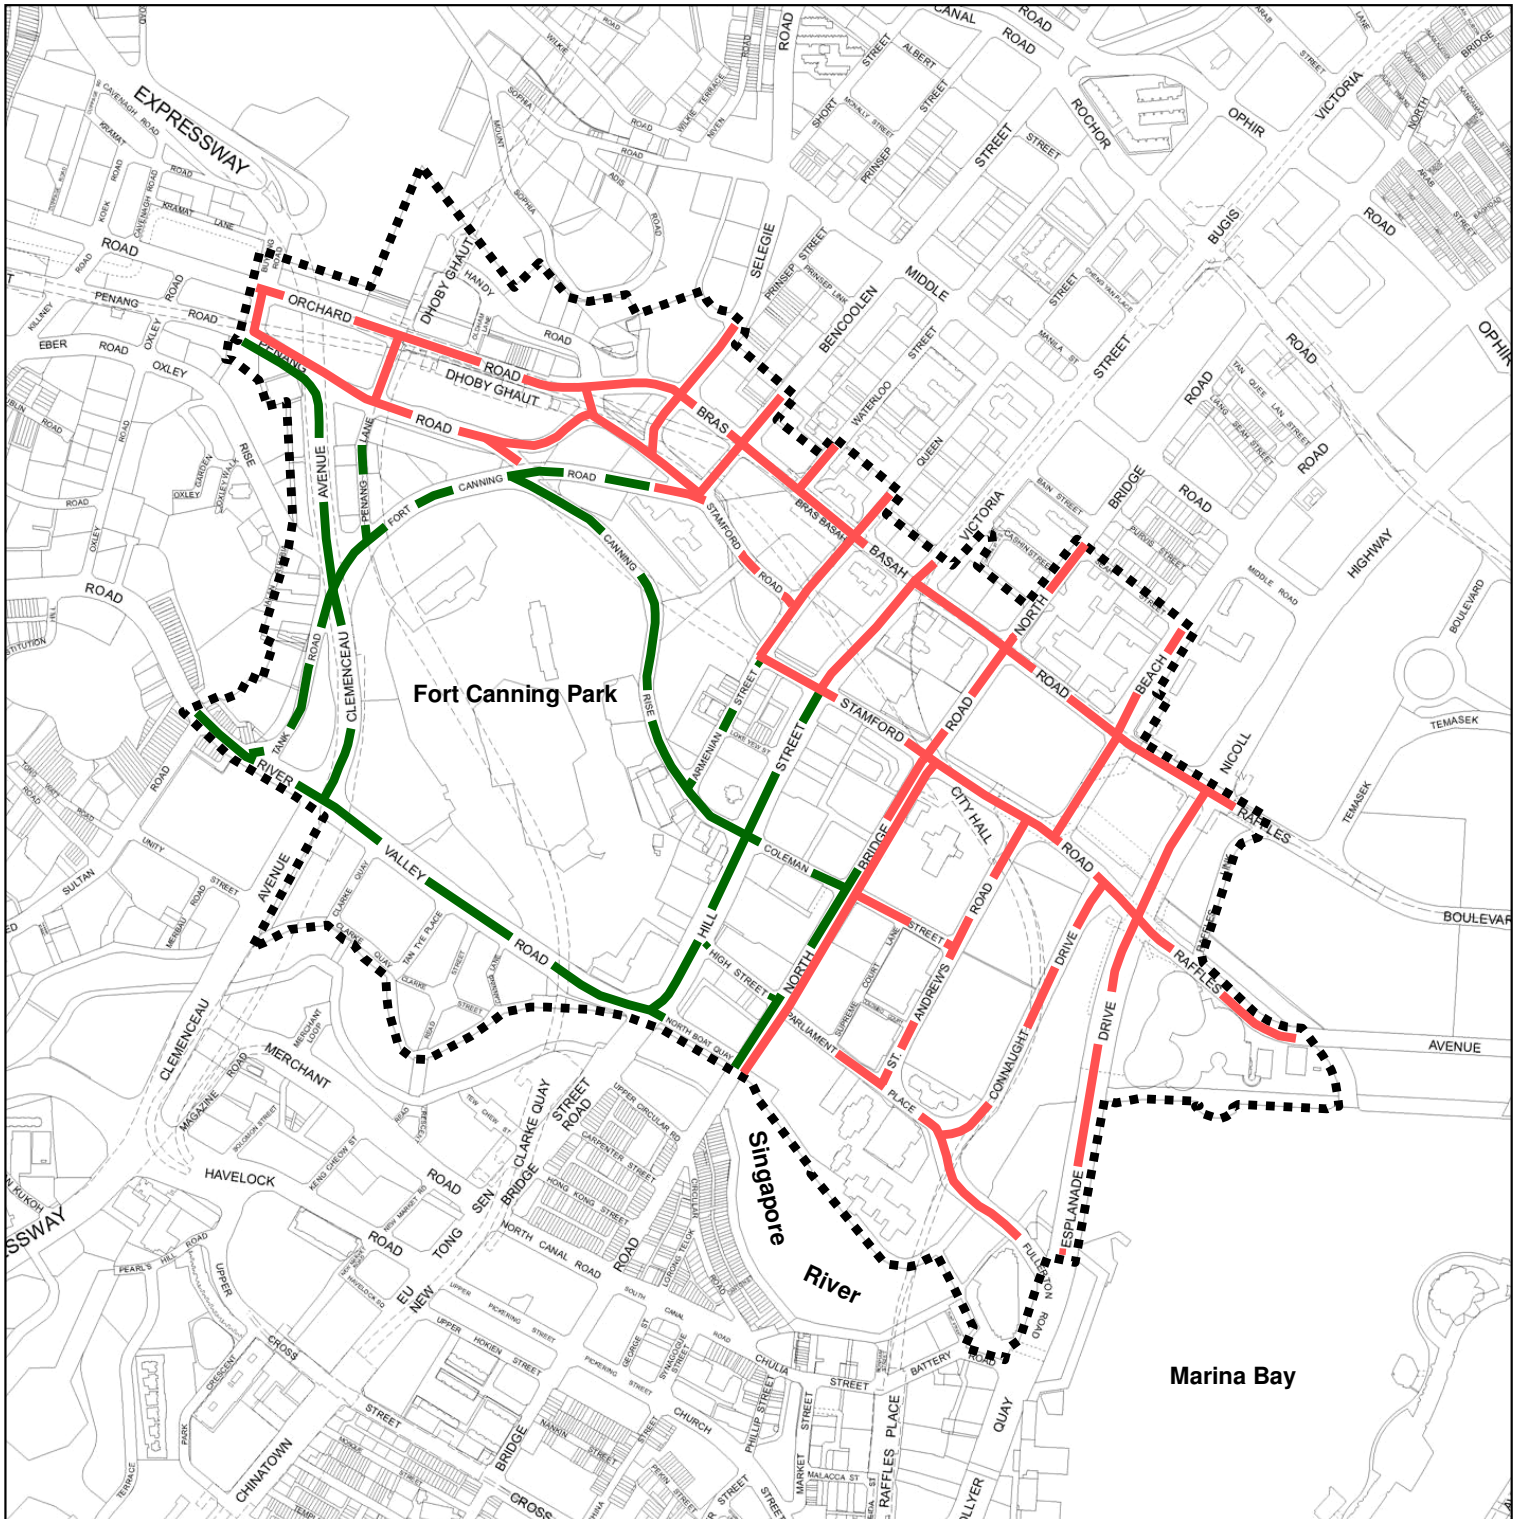

LOCATION PLAN FOR CIVIC DISTRICT

-  Boundary of Civic District
-  Celebration Route (Requirement for Rossa Porrino Granite Tile)
-  Heritage Route (Requirement for Green Quartzite Granite Tile)