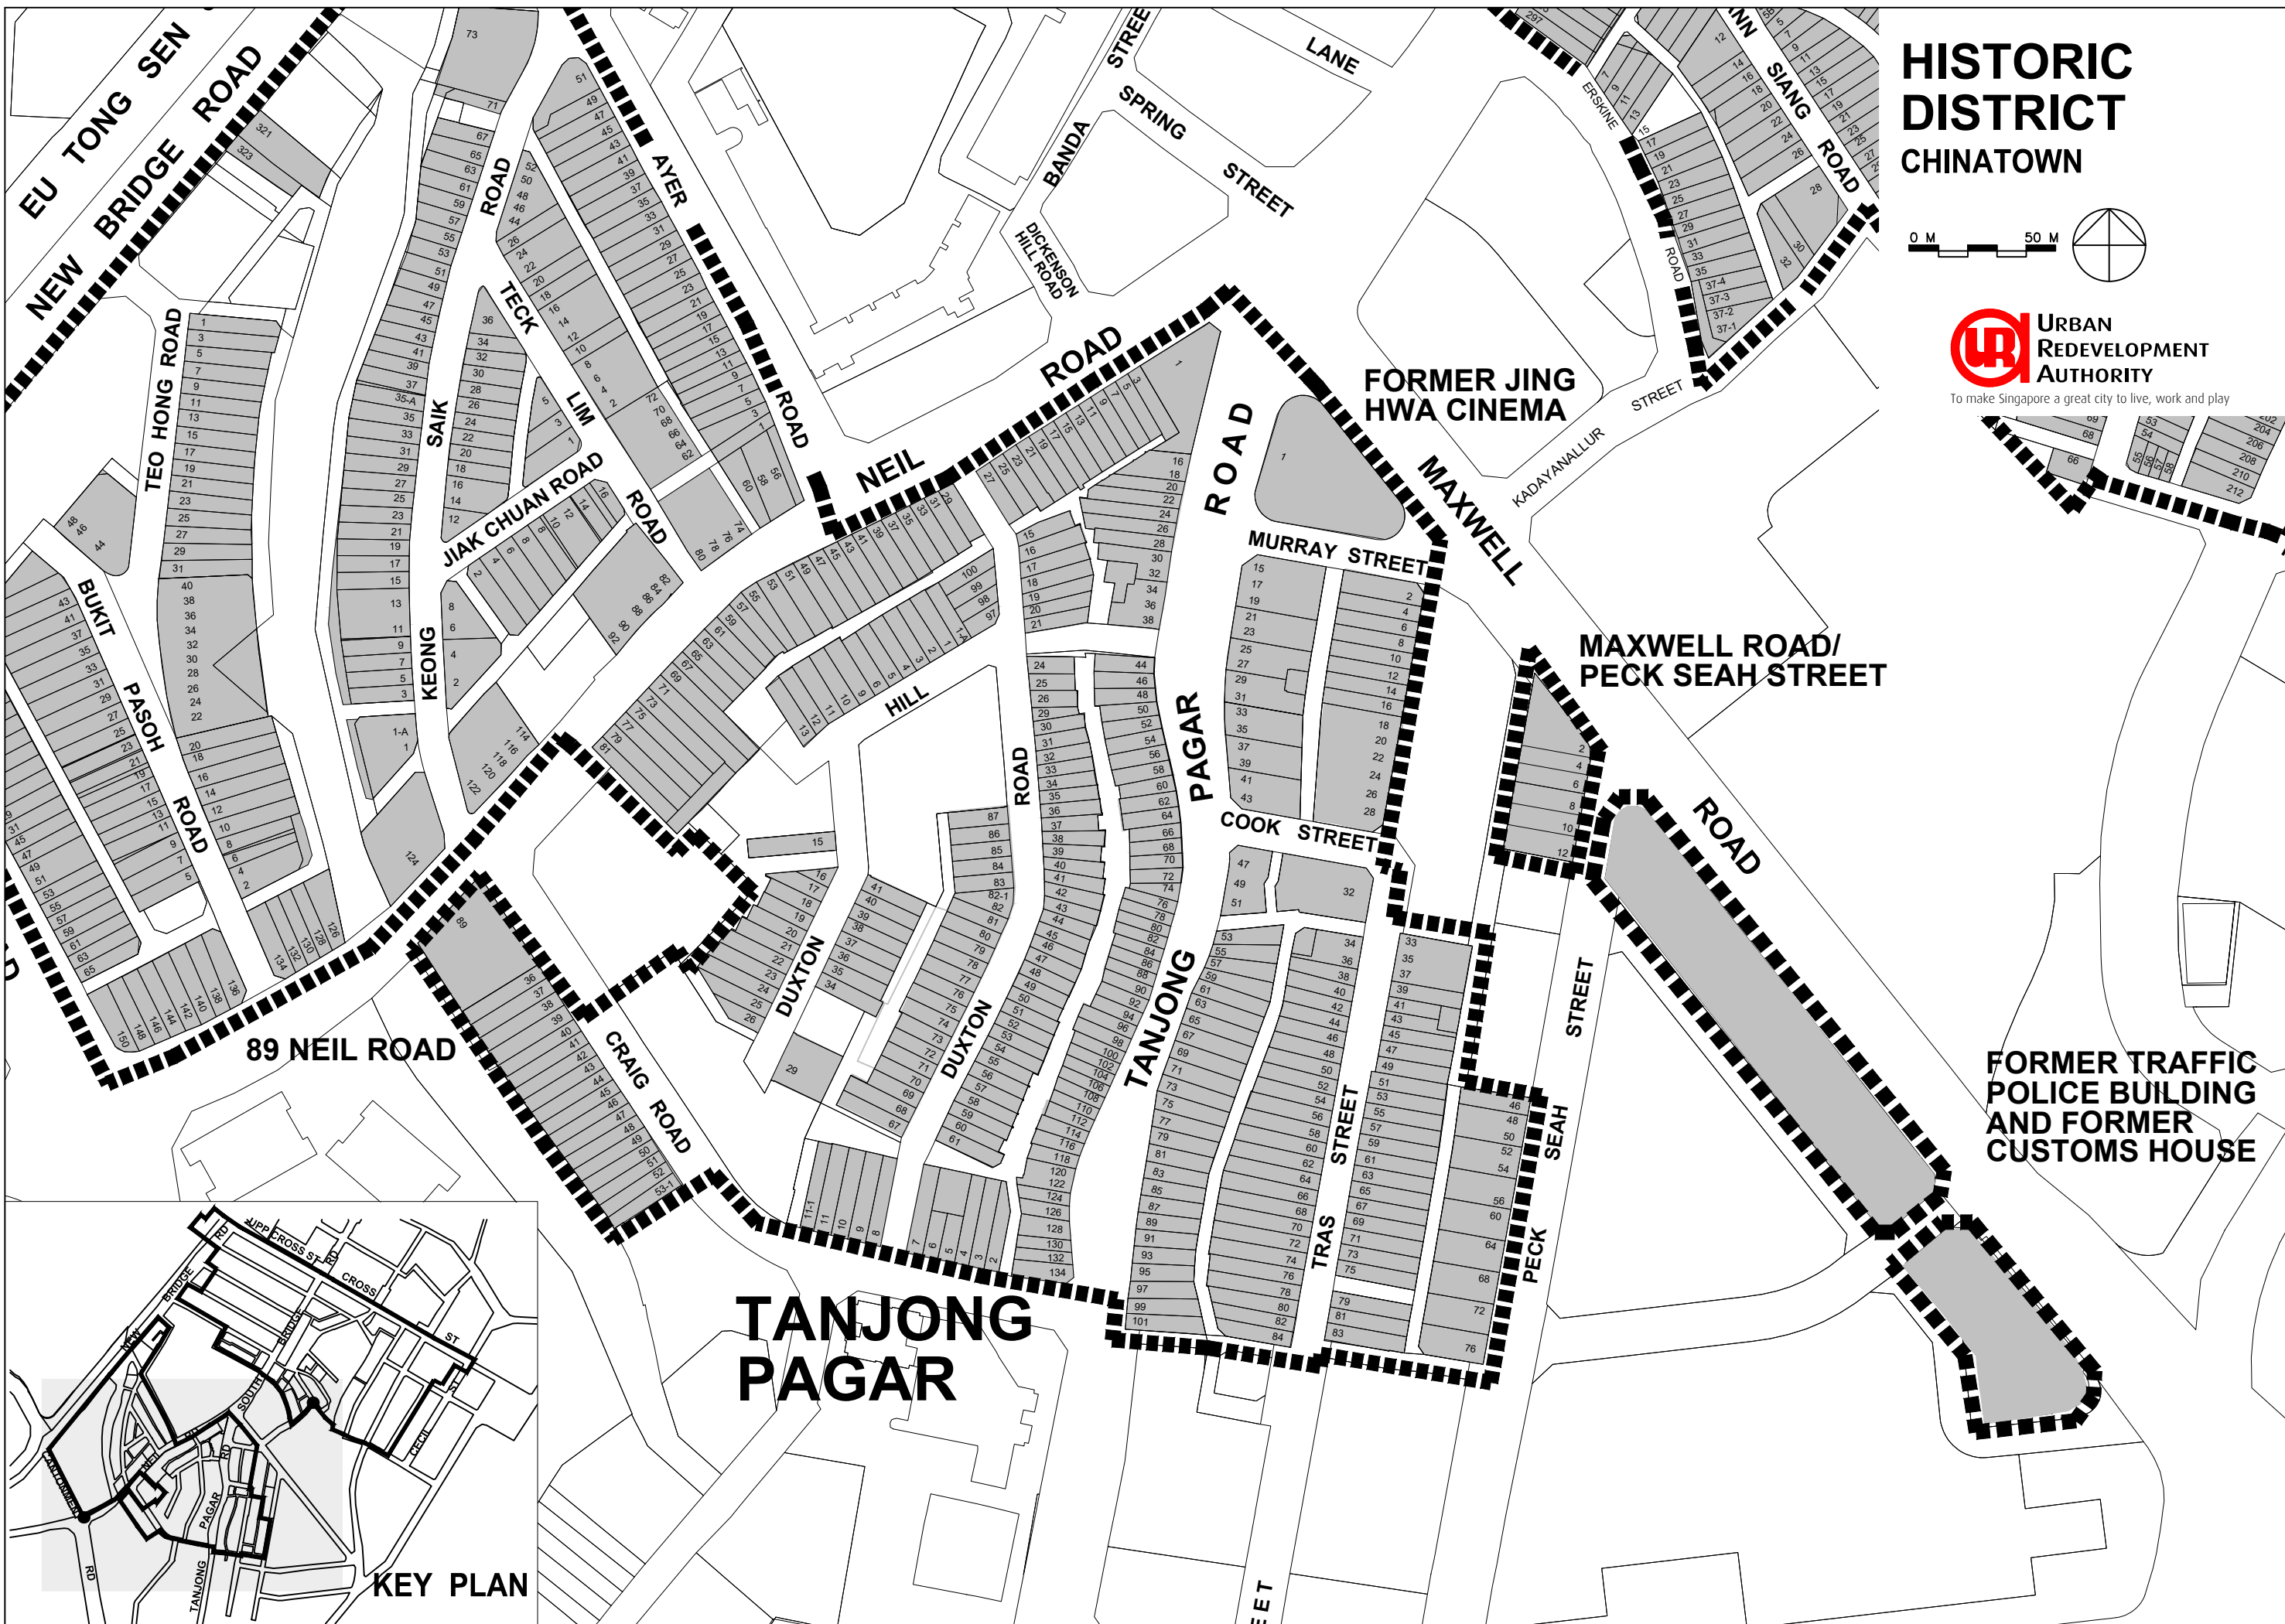

HISTORIC DISTRICT CHINATOWN

89 NEIL ROAD

TANJONG
PAGAR

FORMER JING
HWA CINEMA

MAXWELL ROAD/
PECK SEAH STREET

FORMER TRAFFIC
POLICE BUILDING
AND FORMER
CUSTOMS HOUSE

KEY PLAN