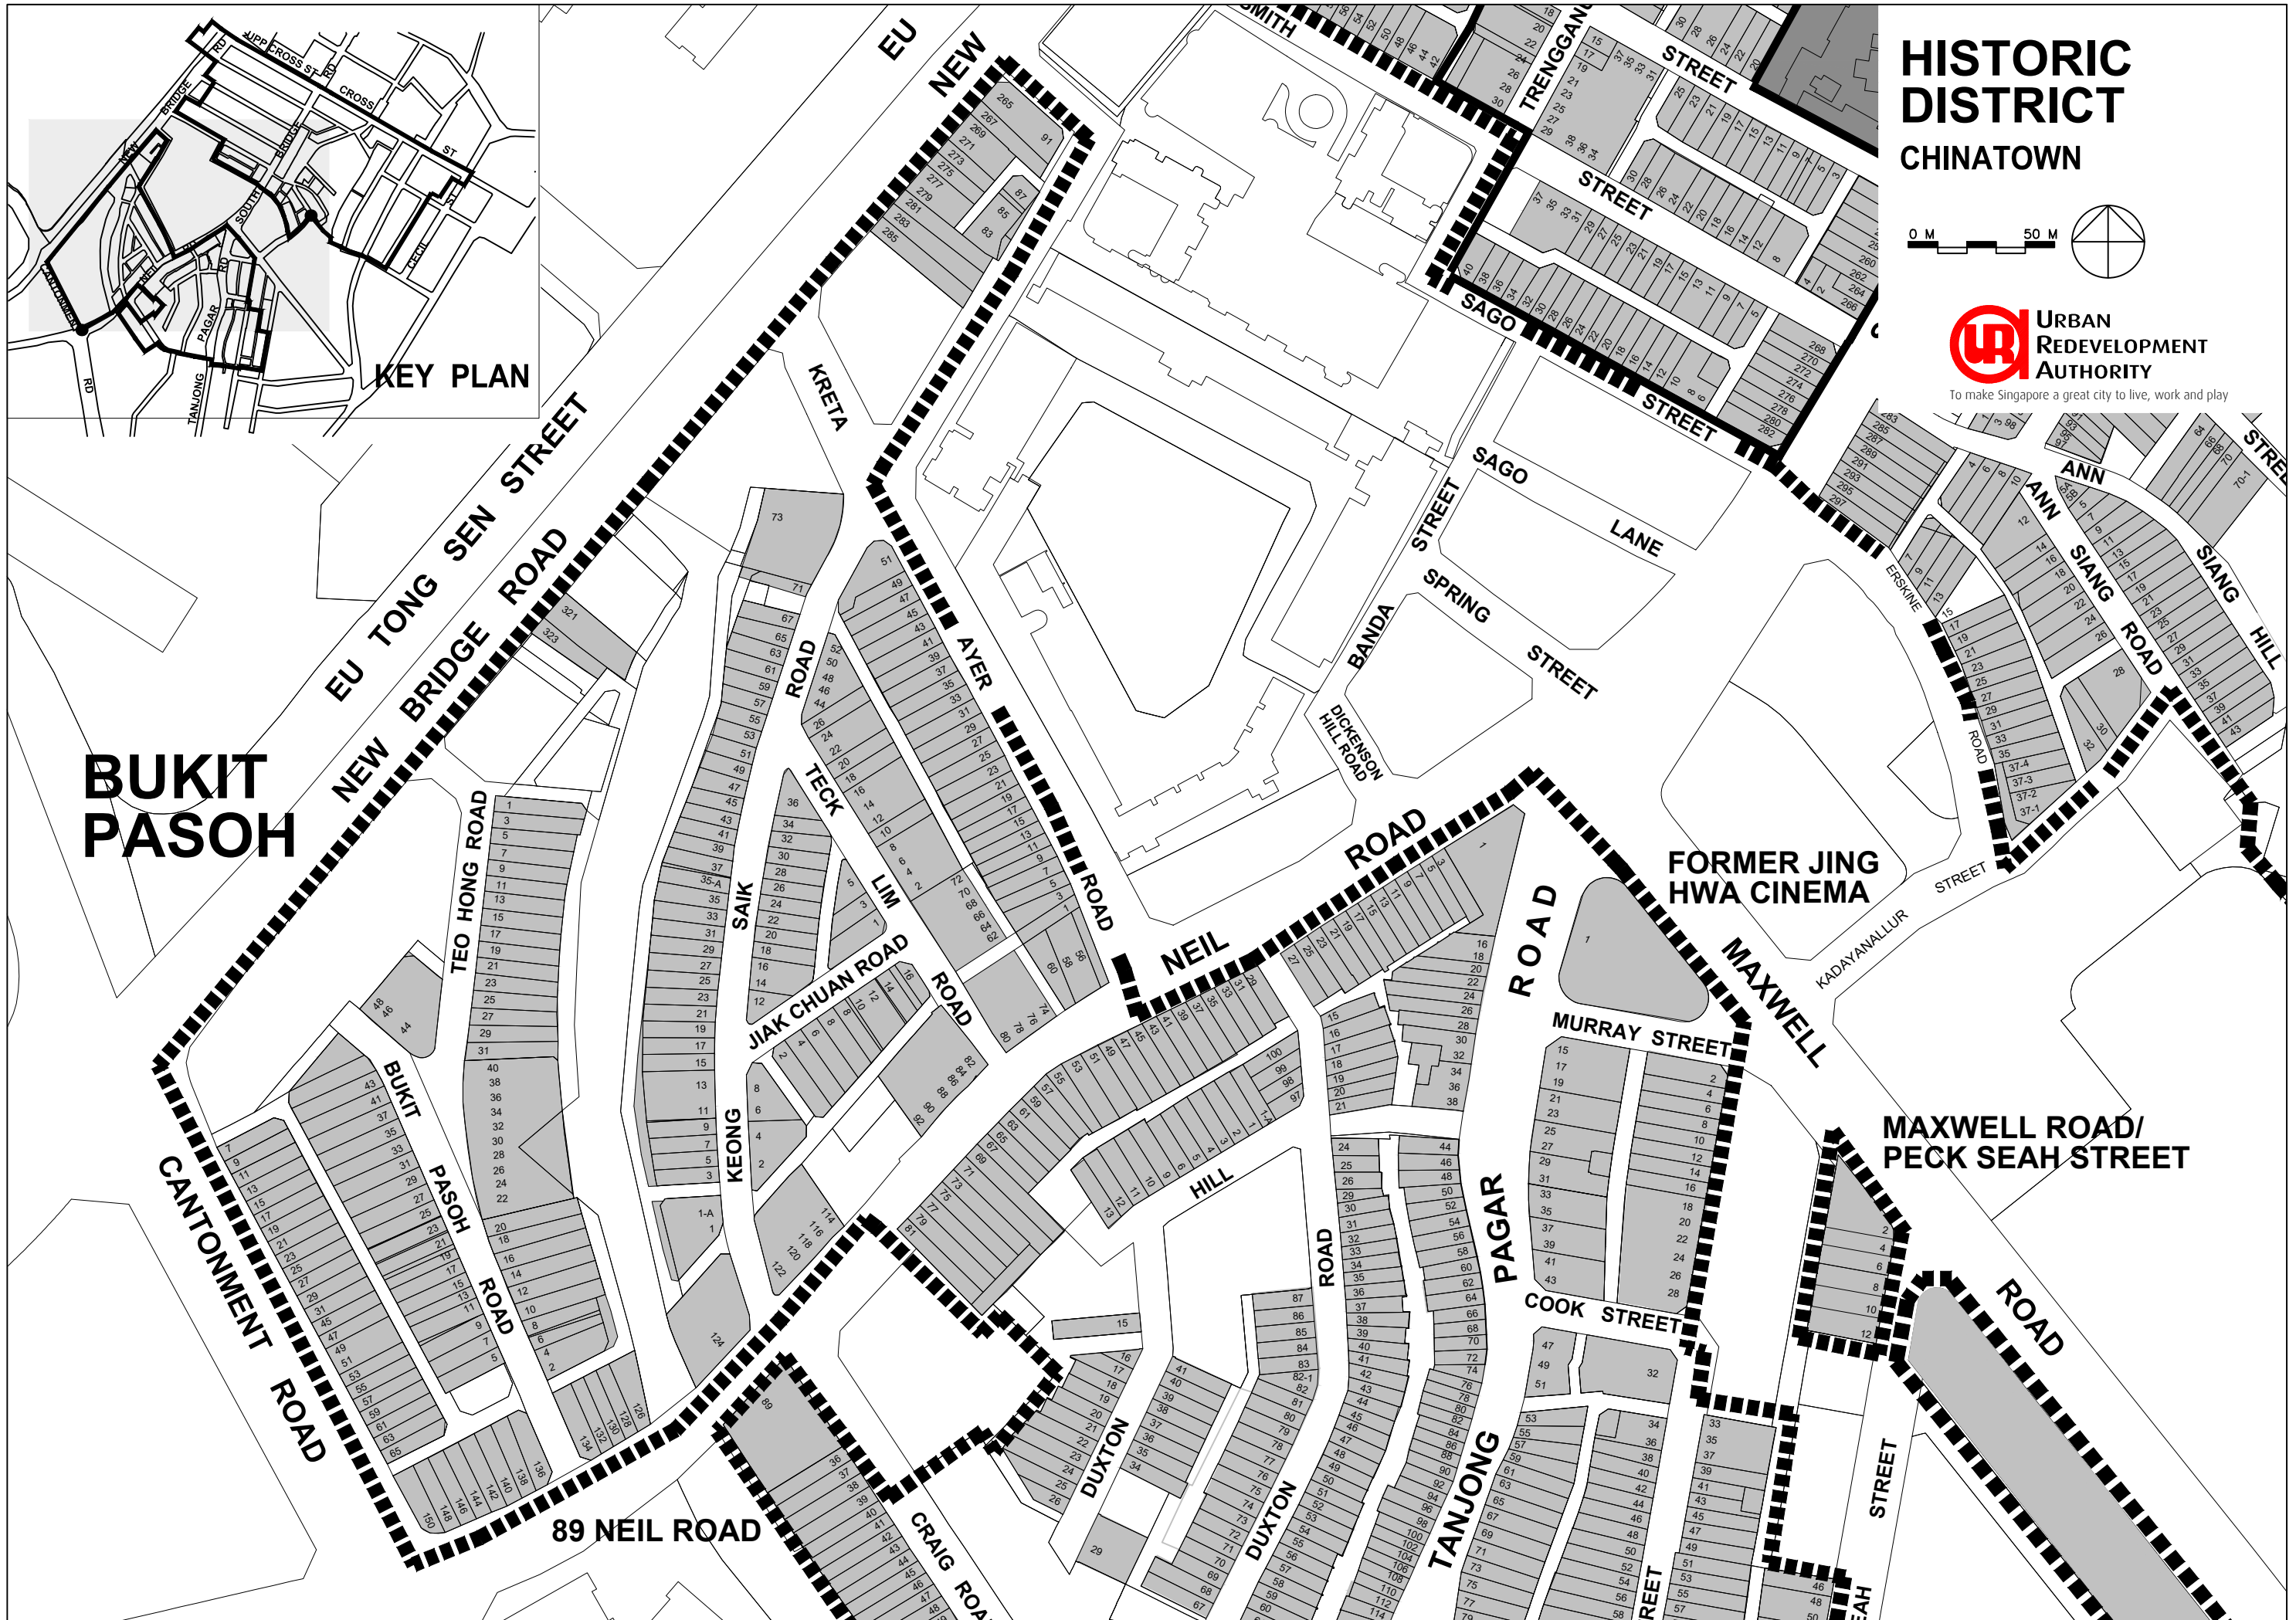

HISTORIC DISTRICT CHINATOWN

To make Singapore a great city to live, work and play

BUKIT PASOH

FORMER JING HWA CINEMA

MAXWELL ROAD/
PECK SEAH STREET

KEY PLAN

89 NEIL ROAD