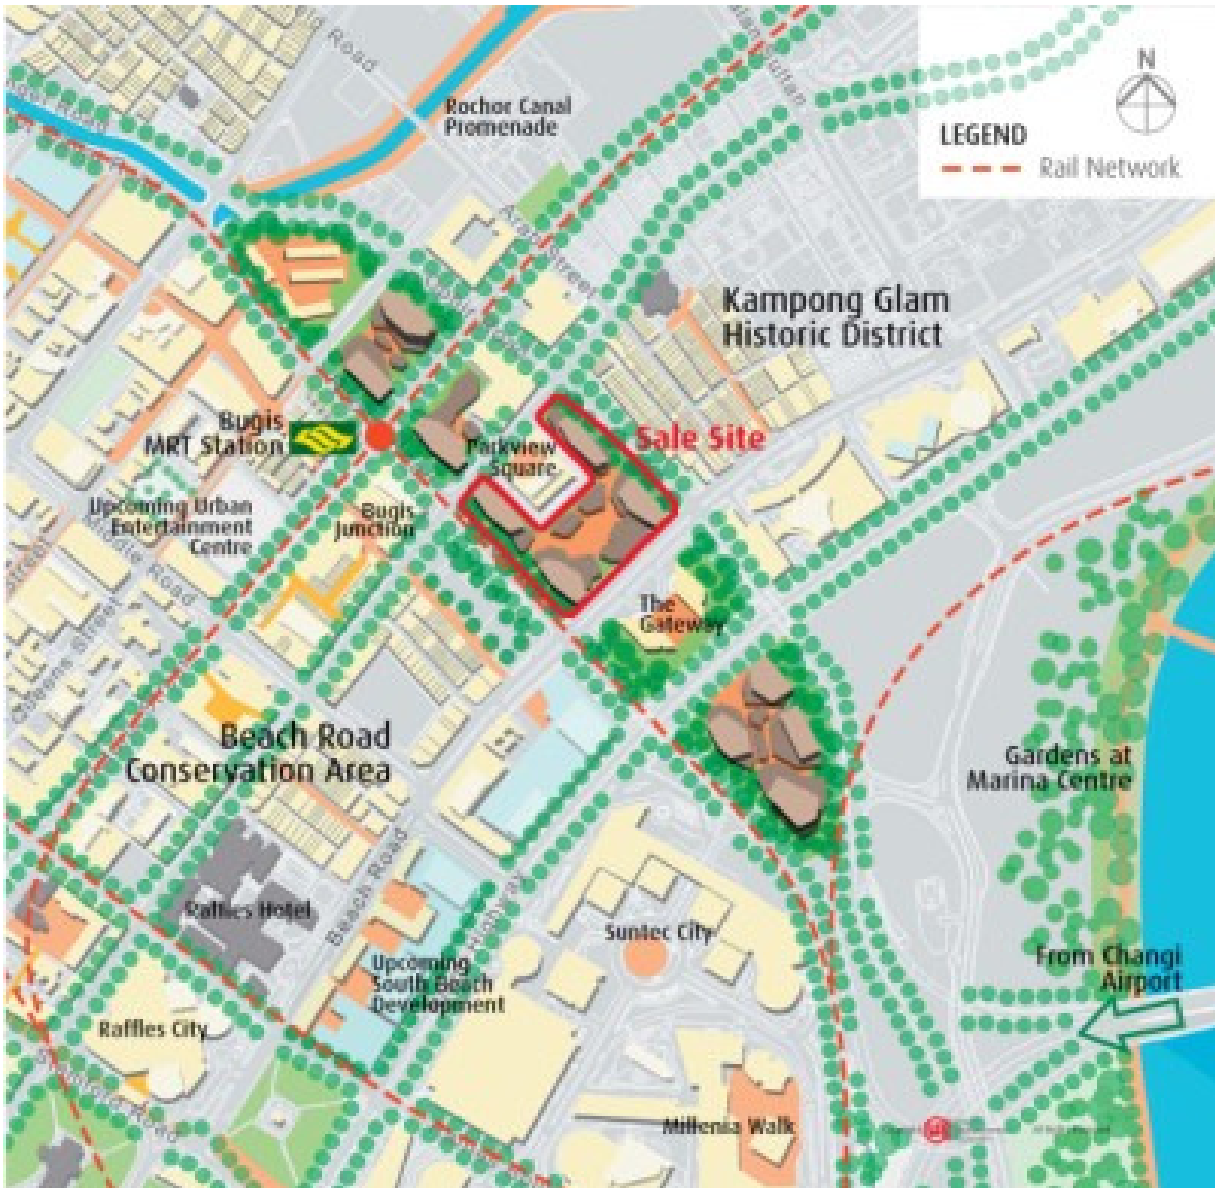

Ophir-Rochor Location Plan

Ophir-Rochor Sale Site

Artist's impressions of Ophir-Rochor Corridor

Given its prime location, the proposed development at the Ophir-Rochor sale site will offer breathtaking views of the historic Kampong Glam Conservation Area and the bustling Suntec City.

The Ophir-Rochor area will create opportunities for the development of open courtyards and plazas as well as a unique mix of high and low-rise developments within a park-like setting.

Aerial view of the Ophir-Rochor area from the Central Business District showing our city's key landmarks and upcoming developments.