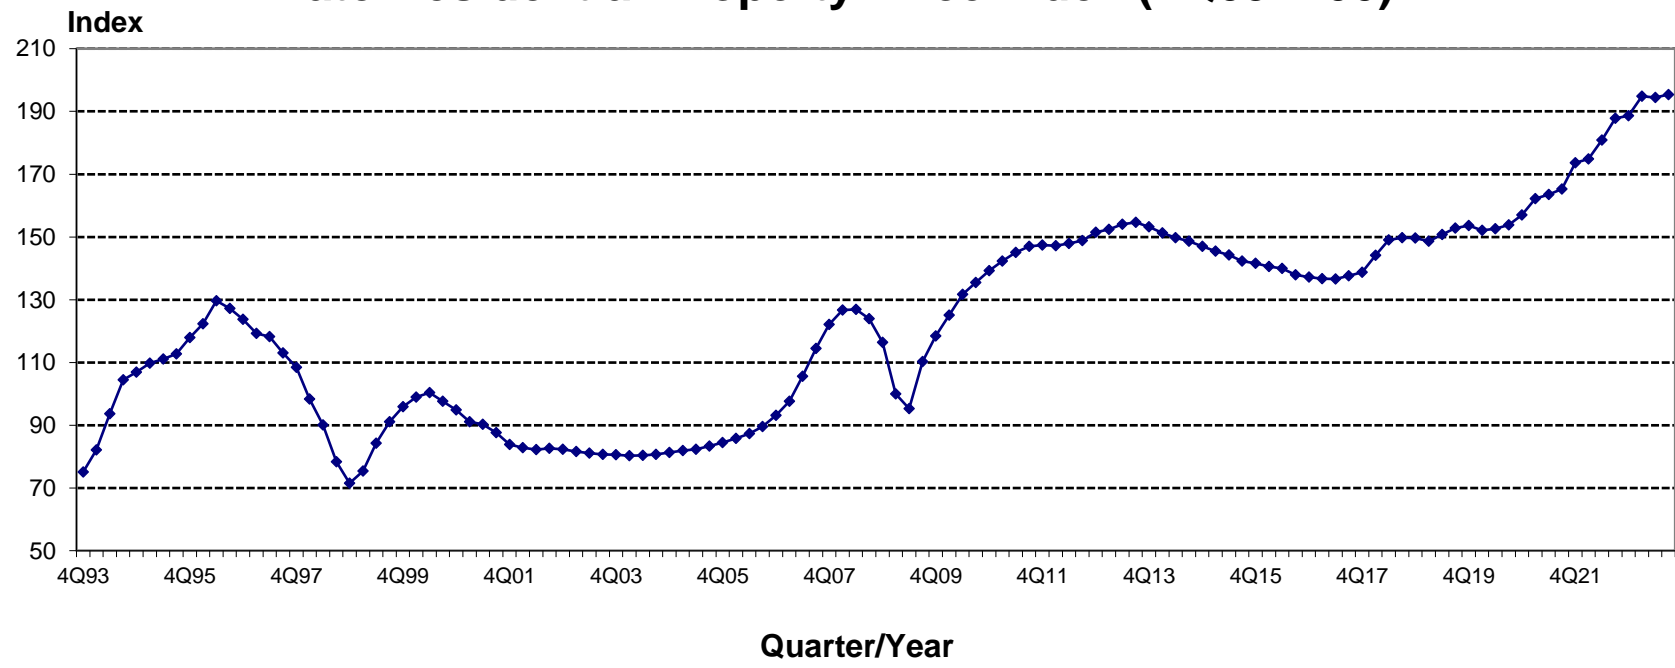

Private Residential Property Price Index (1Q09=100)

Note: The Index for 3Q23 is a flash estimate.