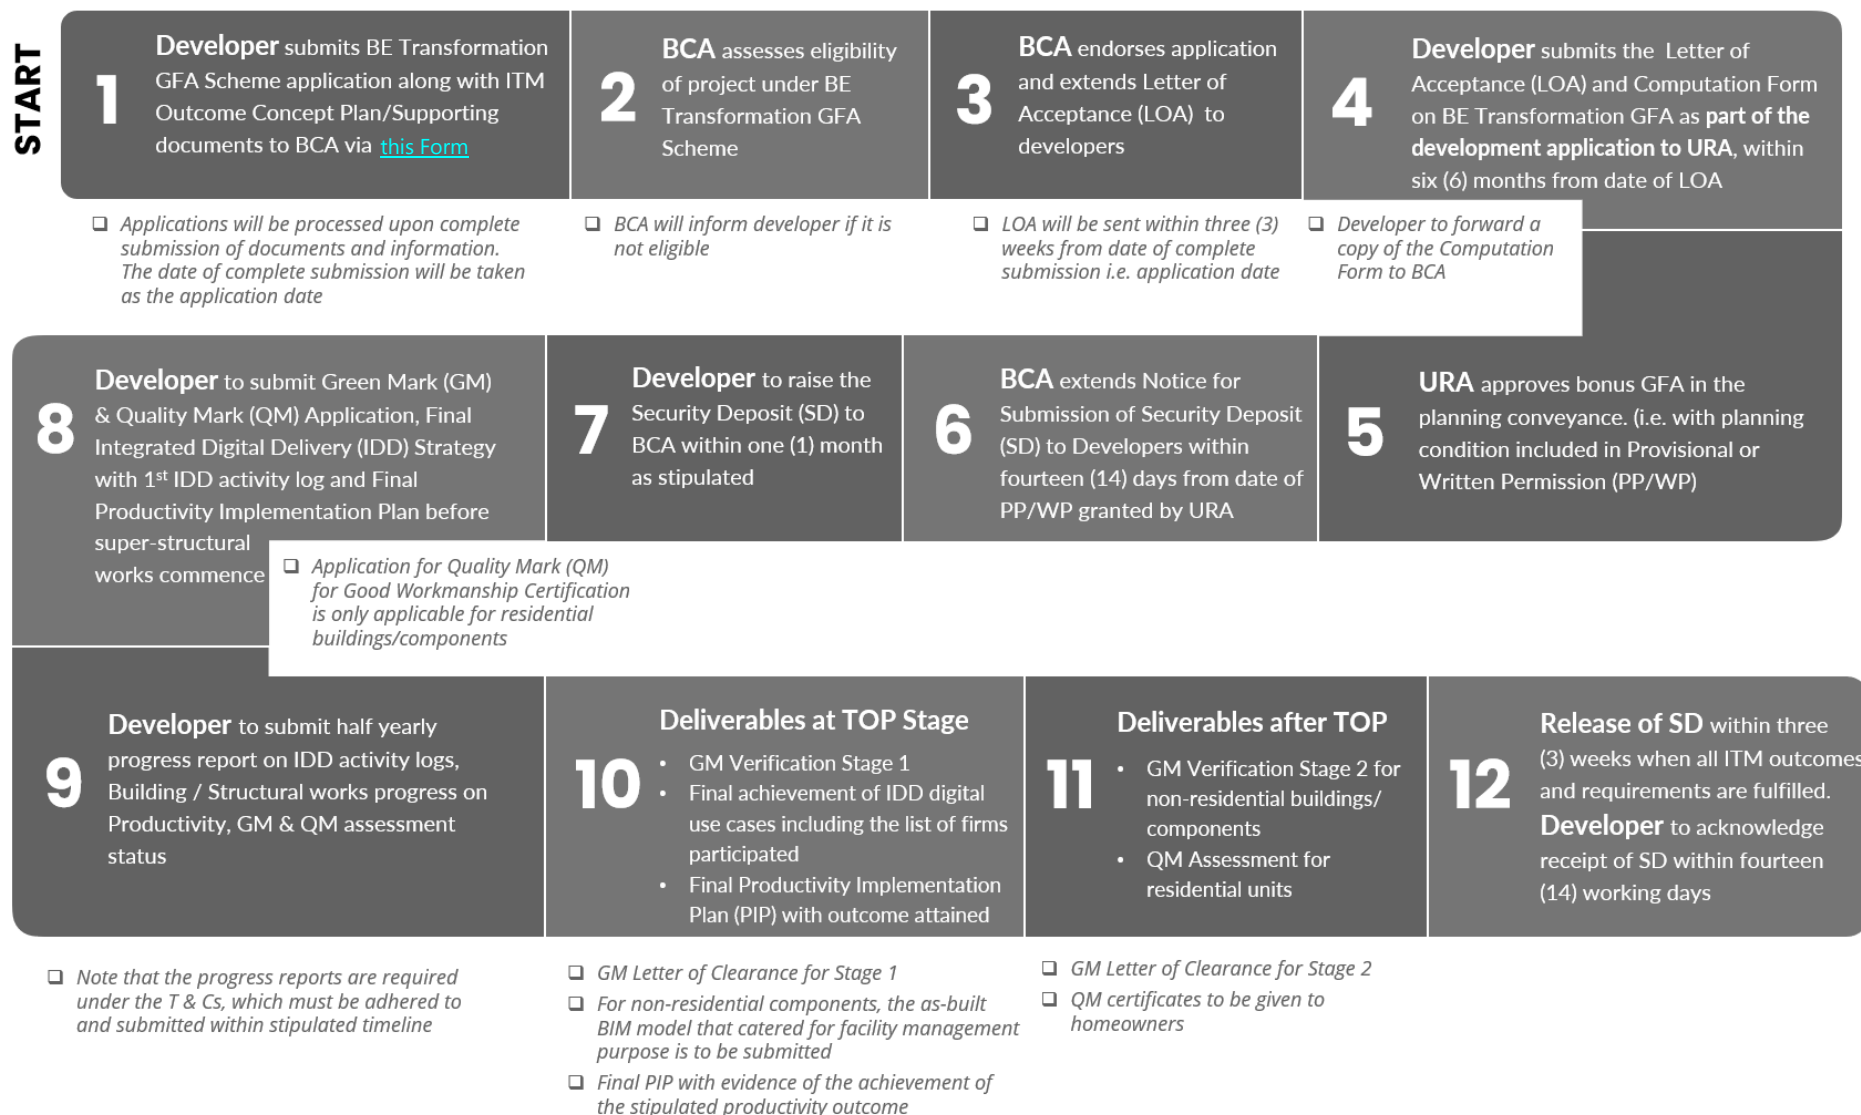

Submission and Evaluation Process for the BE Transformation GFA Incentive Scheme

START

END