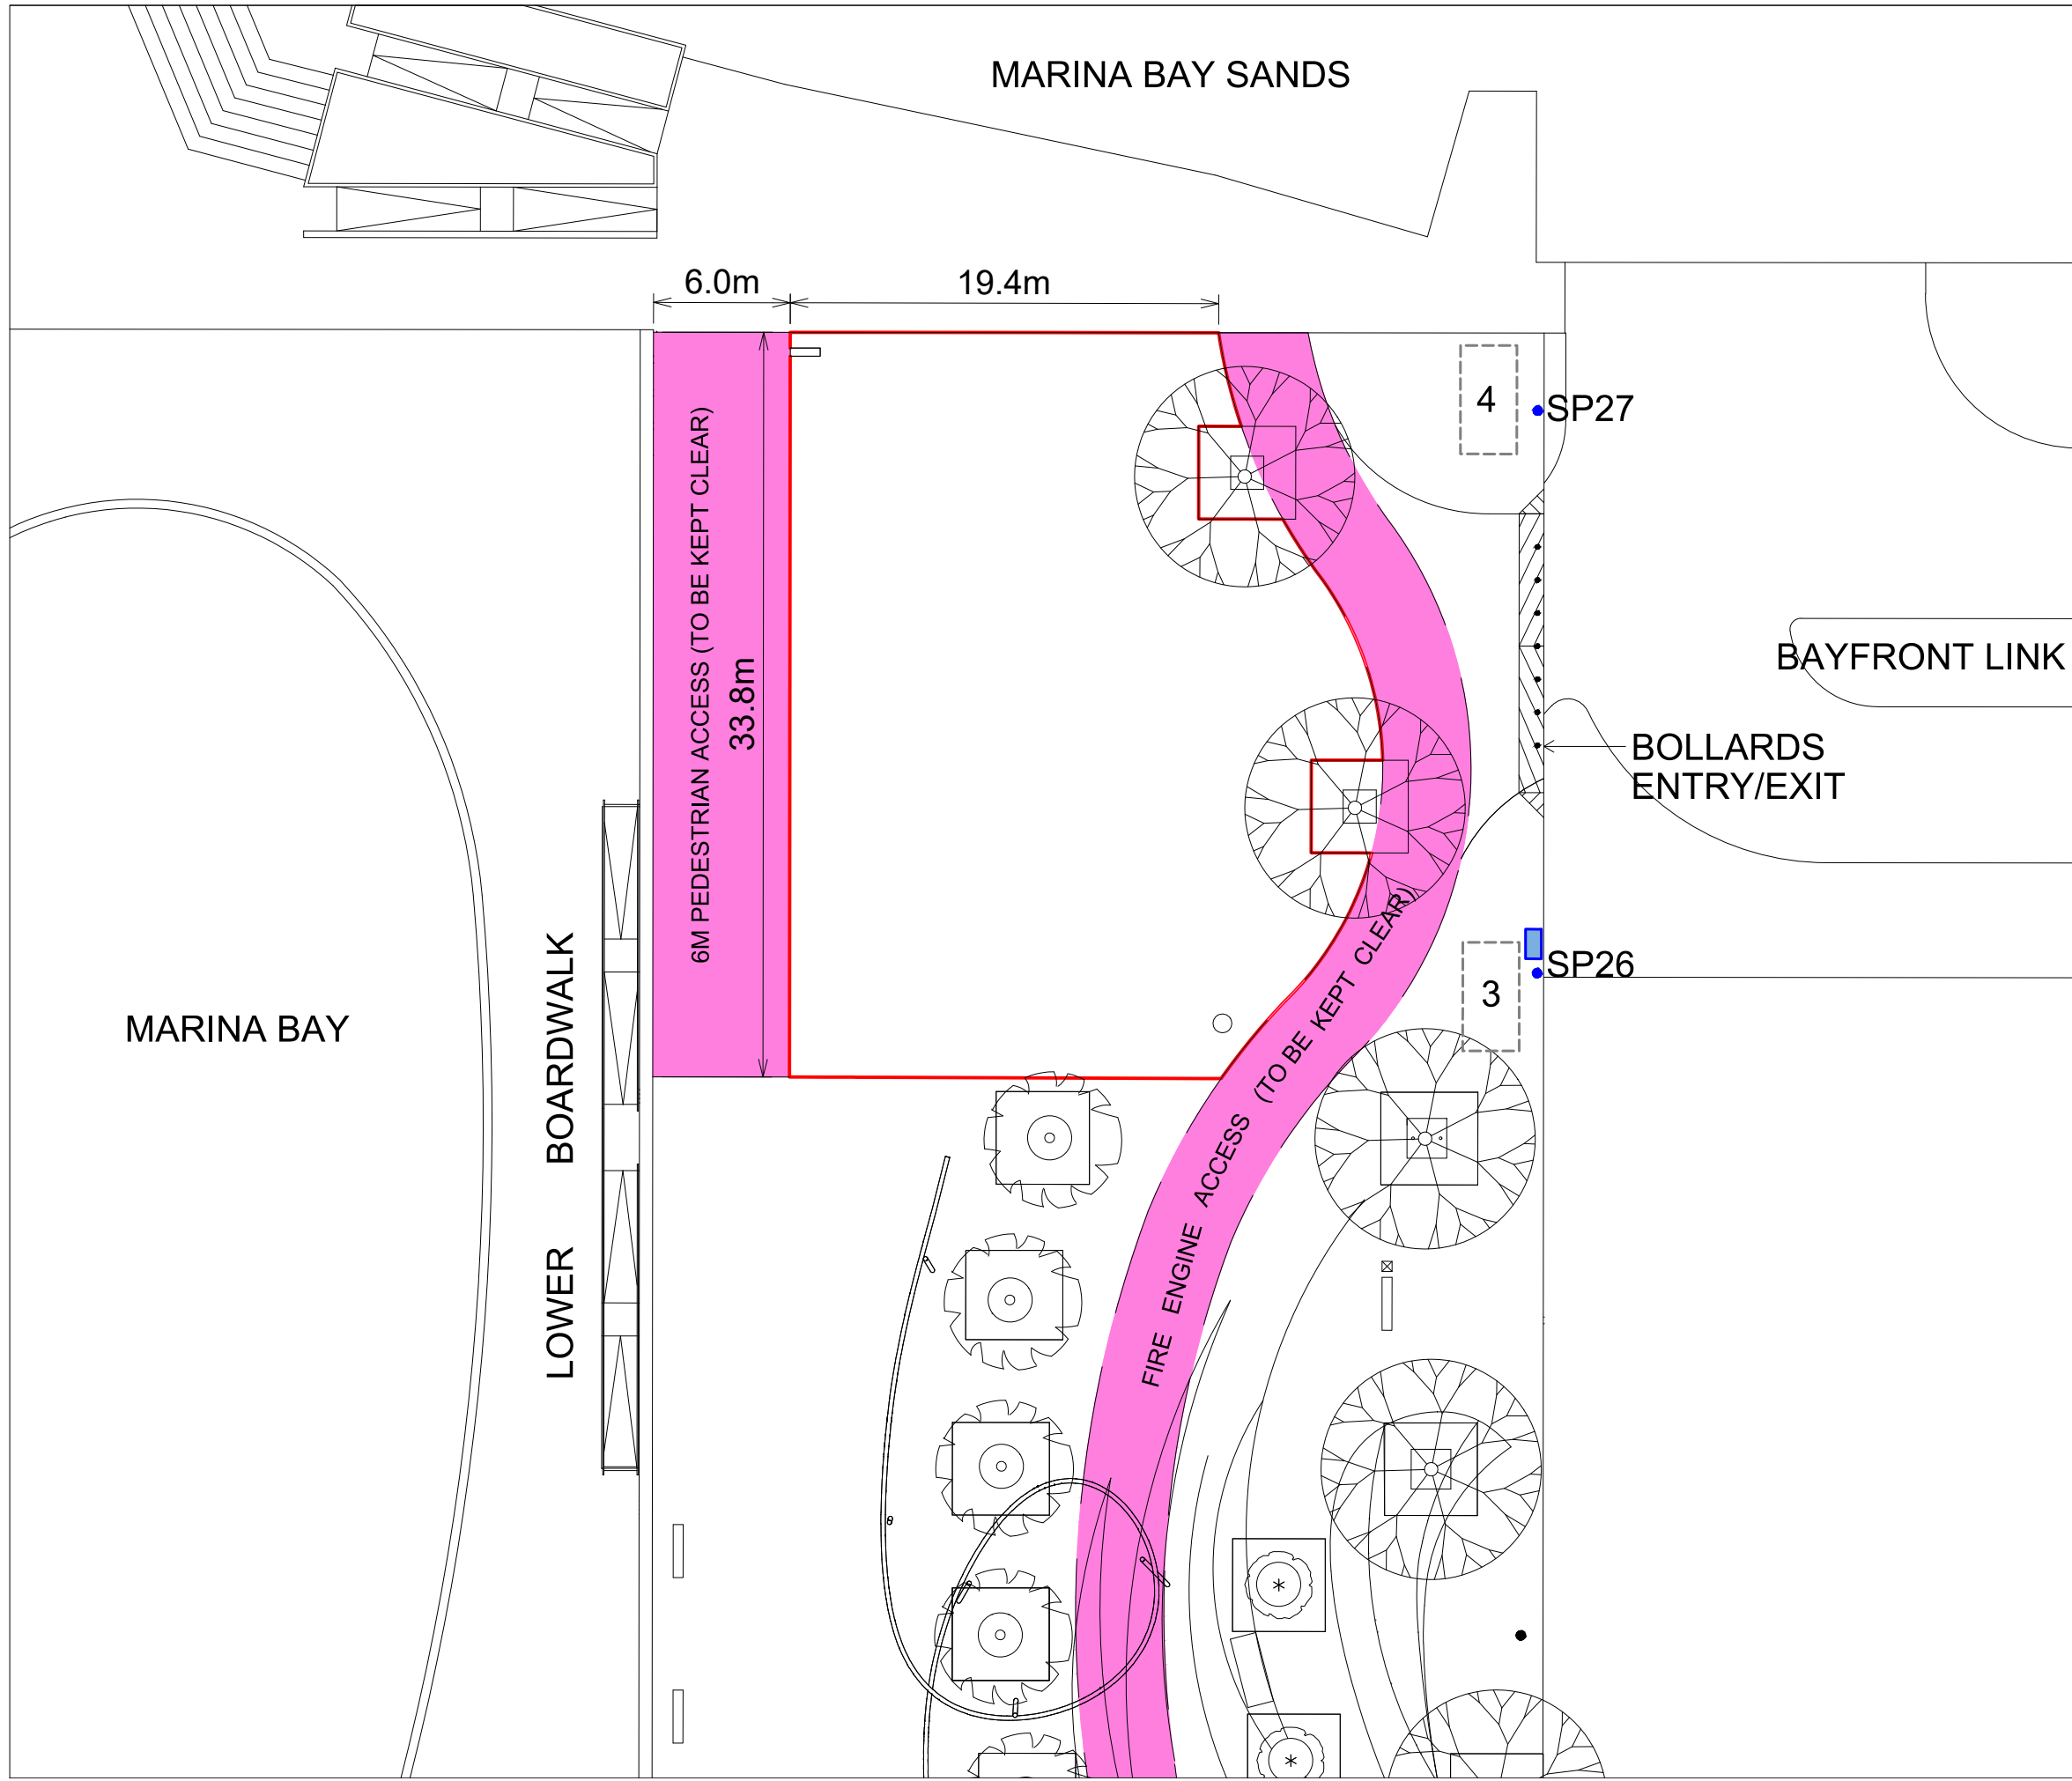

MARINA BAY SANDS

EVENT SQUARE AT BAYFRONT LINK

- EVENT SQUARE BOUNDARY
- FOOD TRUCK LOT
- SMART POLE
- TO BE KEPT CLEAR
- PROPOSED LOCATION FOR GEN SET

NOTE :  
 ALL SITE AREAS ARE ESTIMATED AND SUBJECT  
 TO FINAL SURVEY.  
 ALL DIMENSIONS ARE IN METRES.

SCALE : NTS

DRWG NO :

DATE : AUG-2023

GROUP : CUDG

To make Singapore a great city to live, work and play