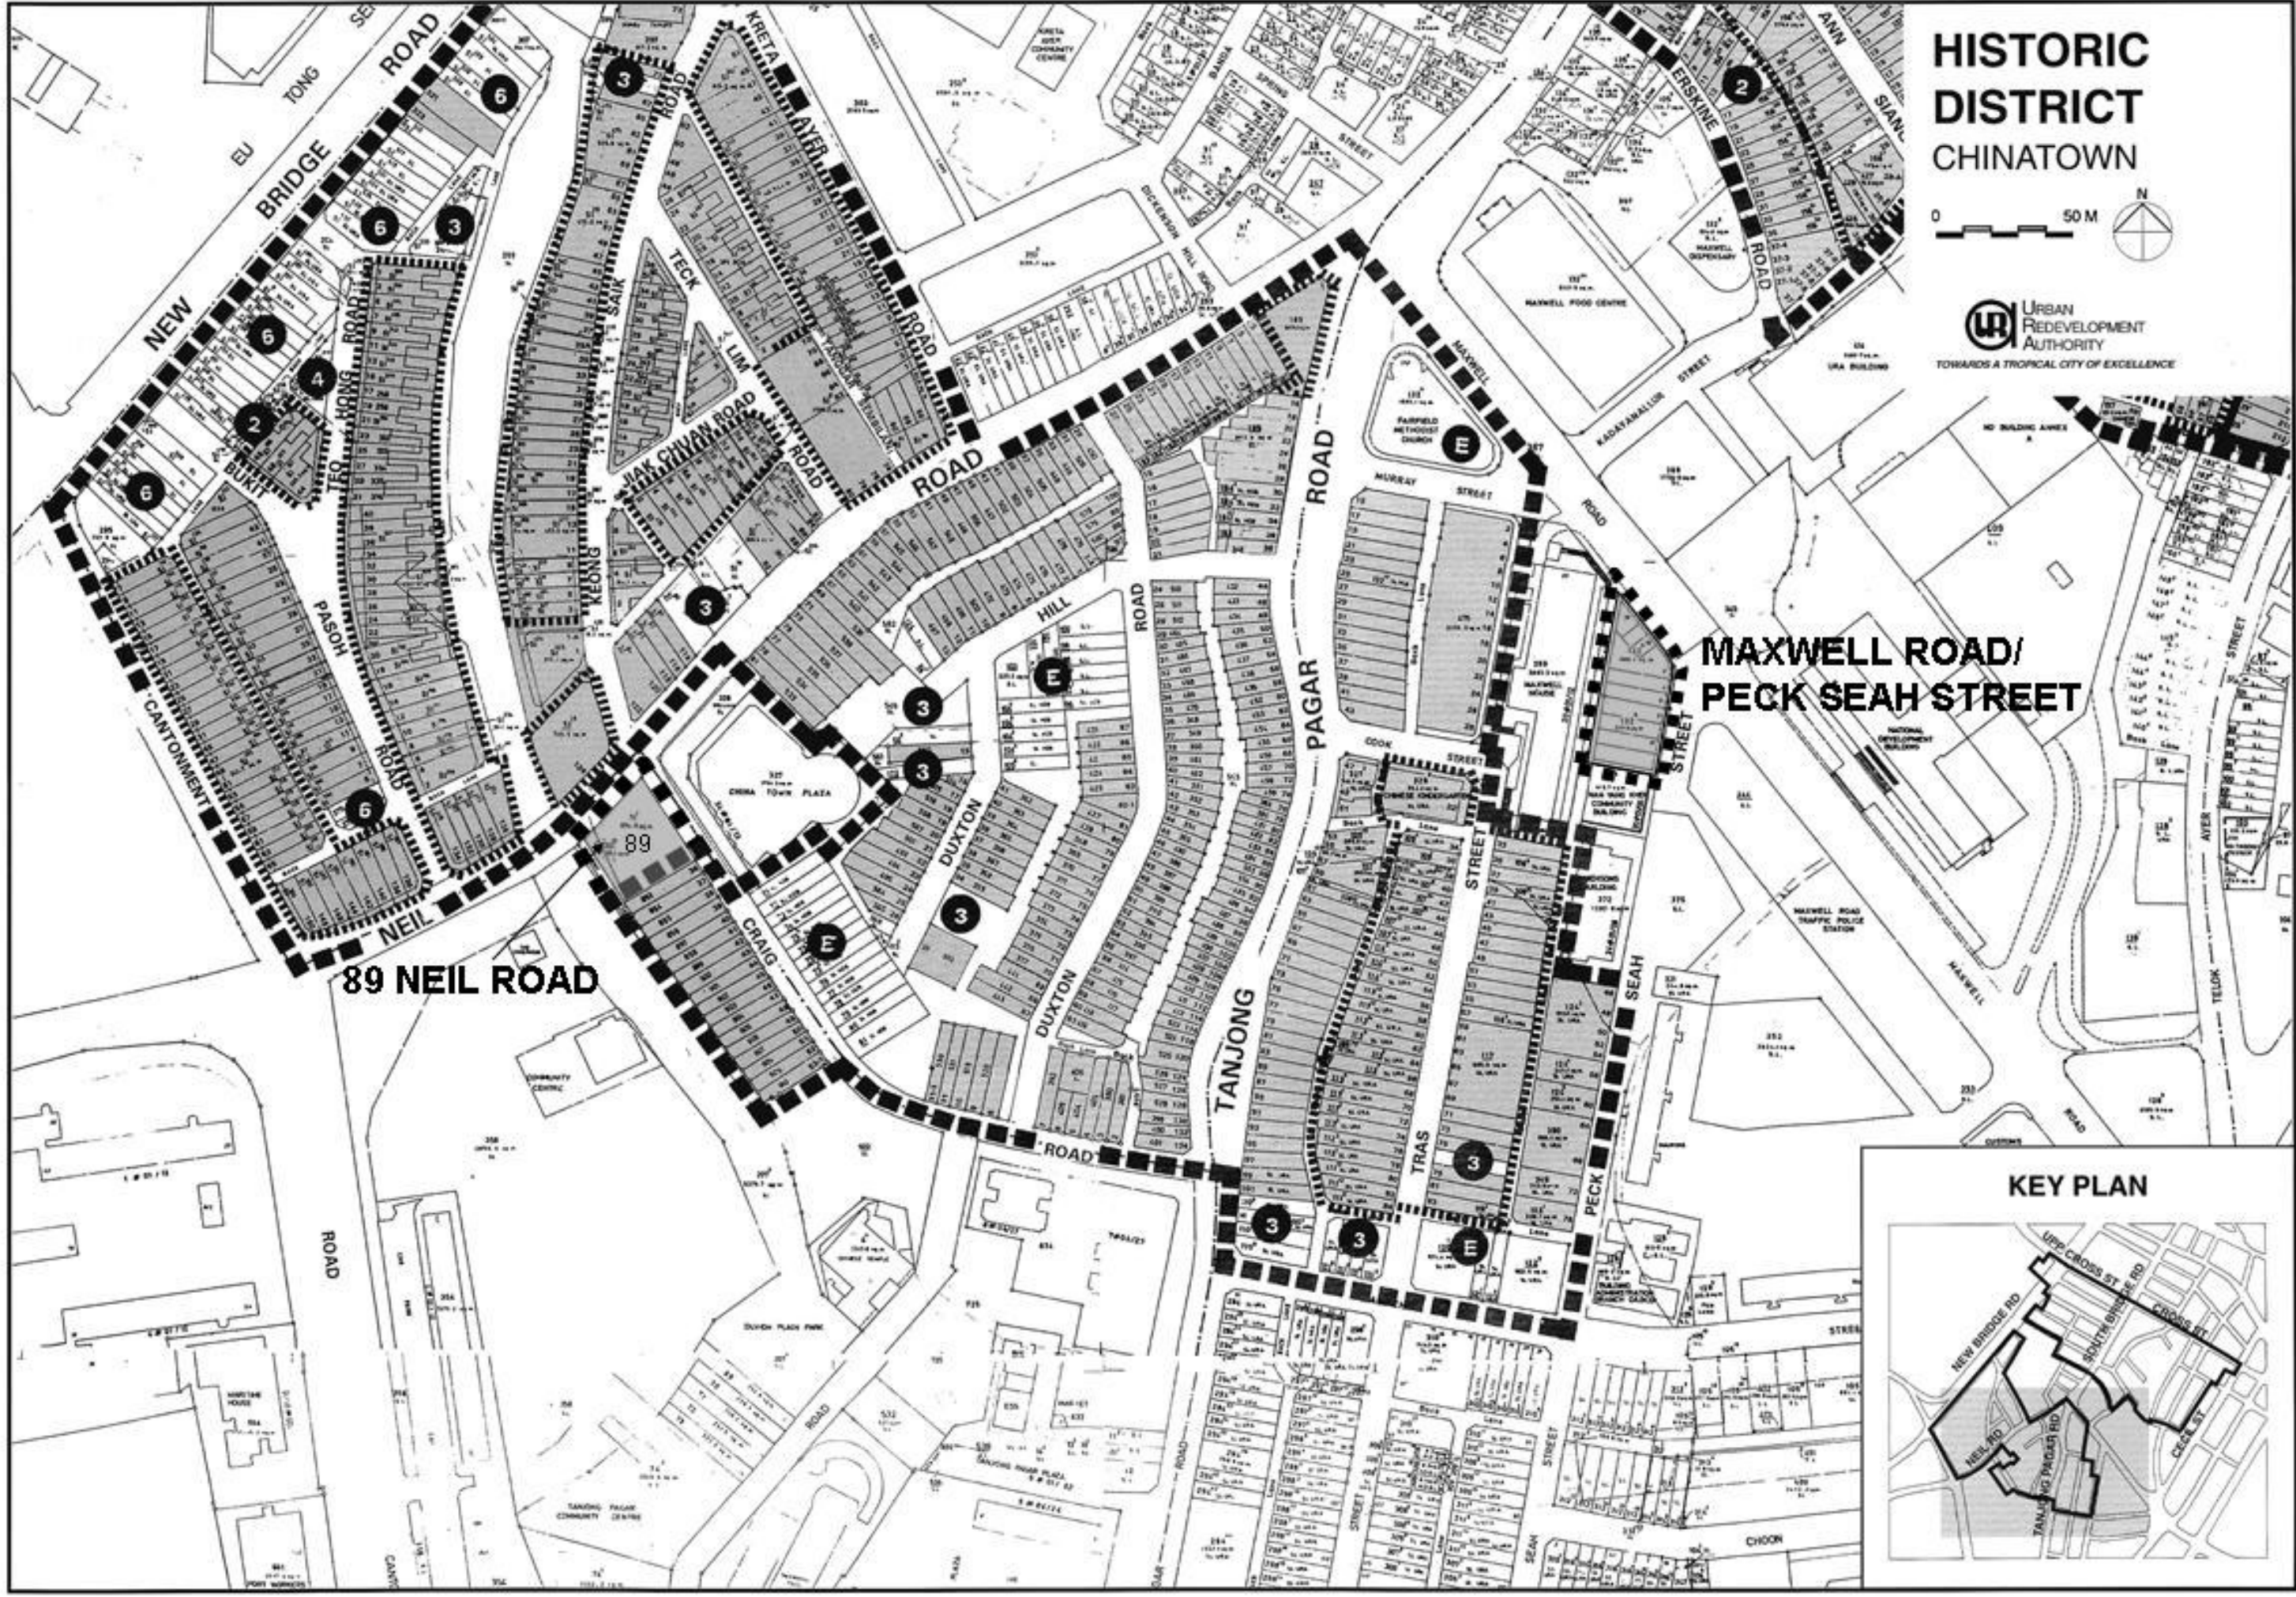

HISTORIC DISTRICT CHINATOWN

 **URBAN REDEVELOPMENT AUTHORITY**
TOWARDS A TROPICAL CITY OF EXCELLENCE

**MAXWELL ROAD/
PECK SEAH STREET**

89 NEIL ROAD

KEY PLAN