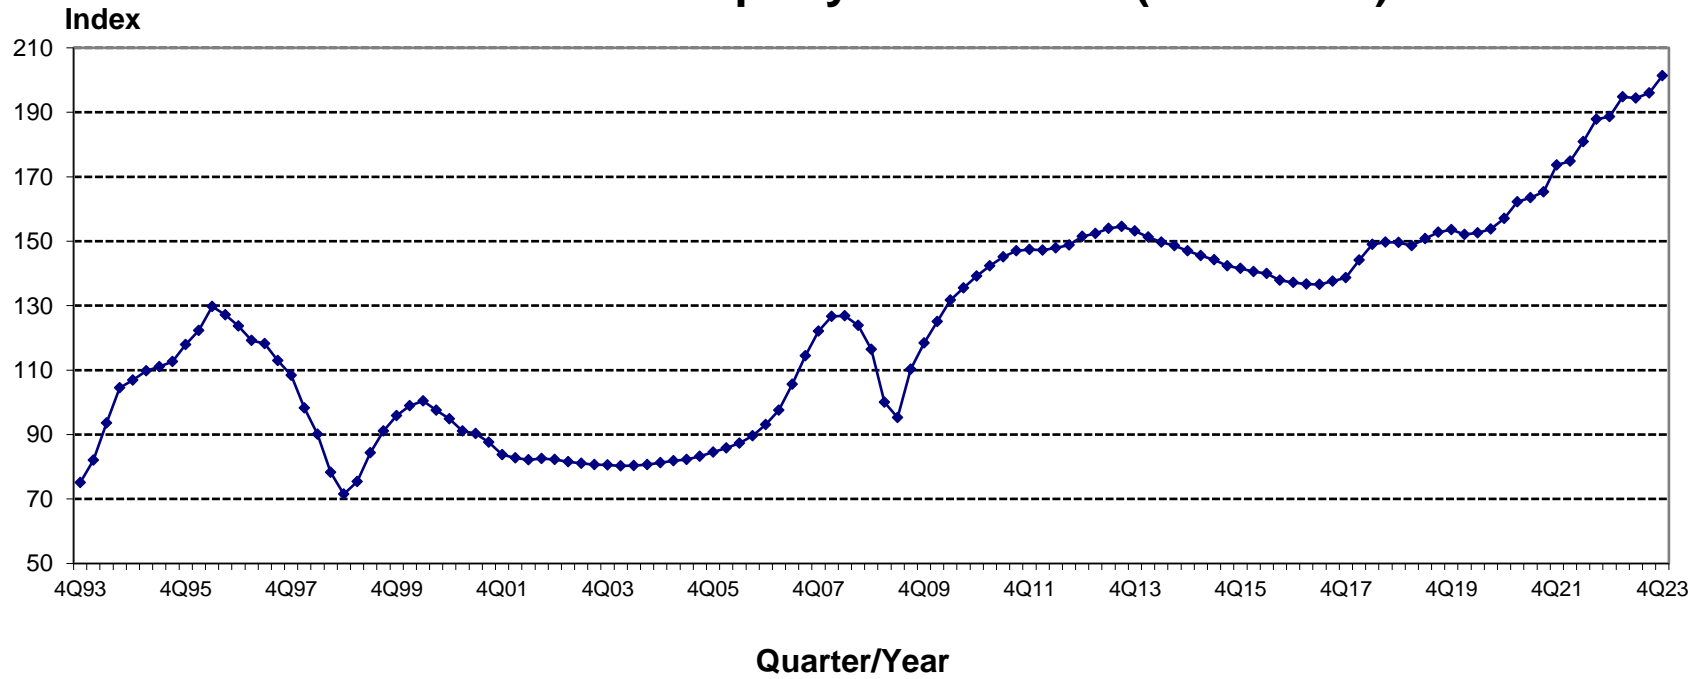

### Private Residential Property Price Index (1Q09=100)

Note: The Index for 4Q23 is a flash estimate.