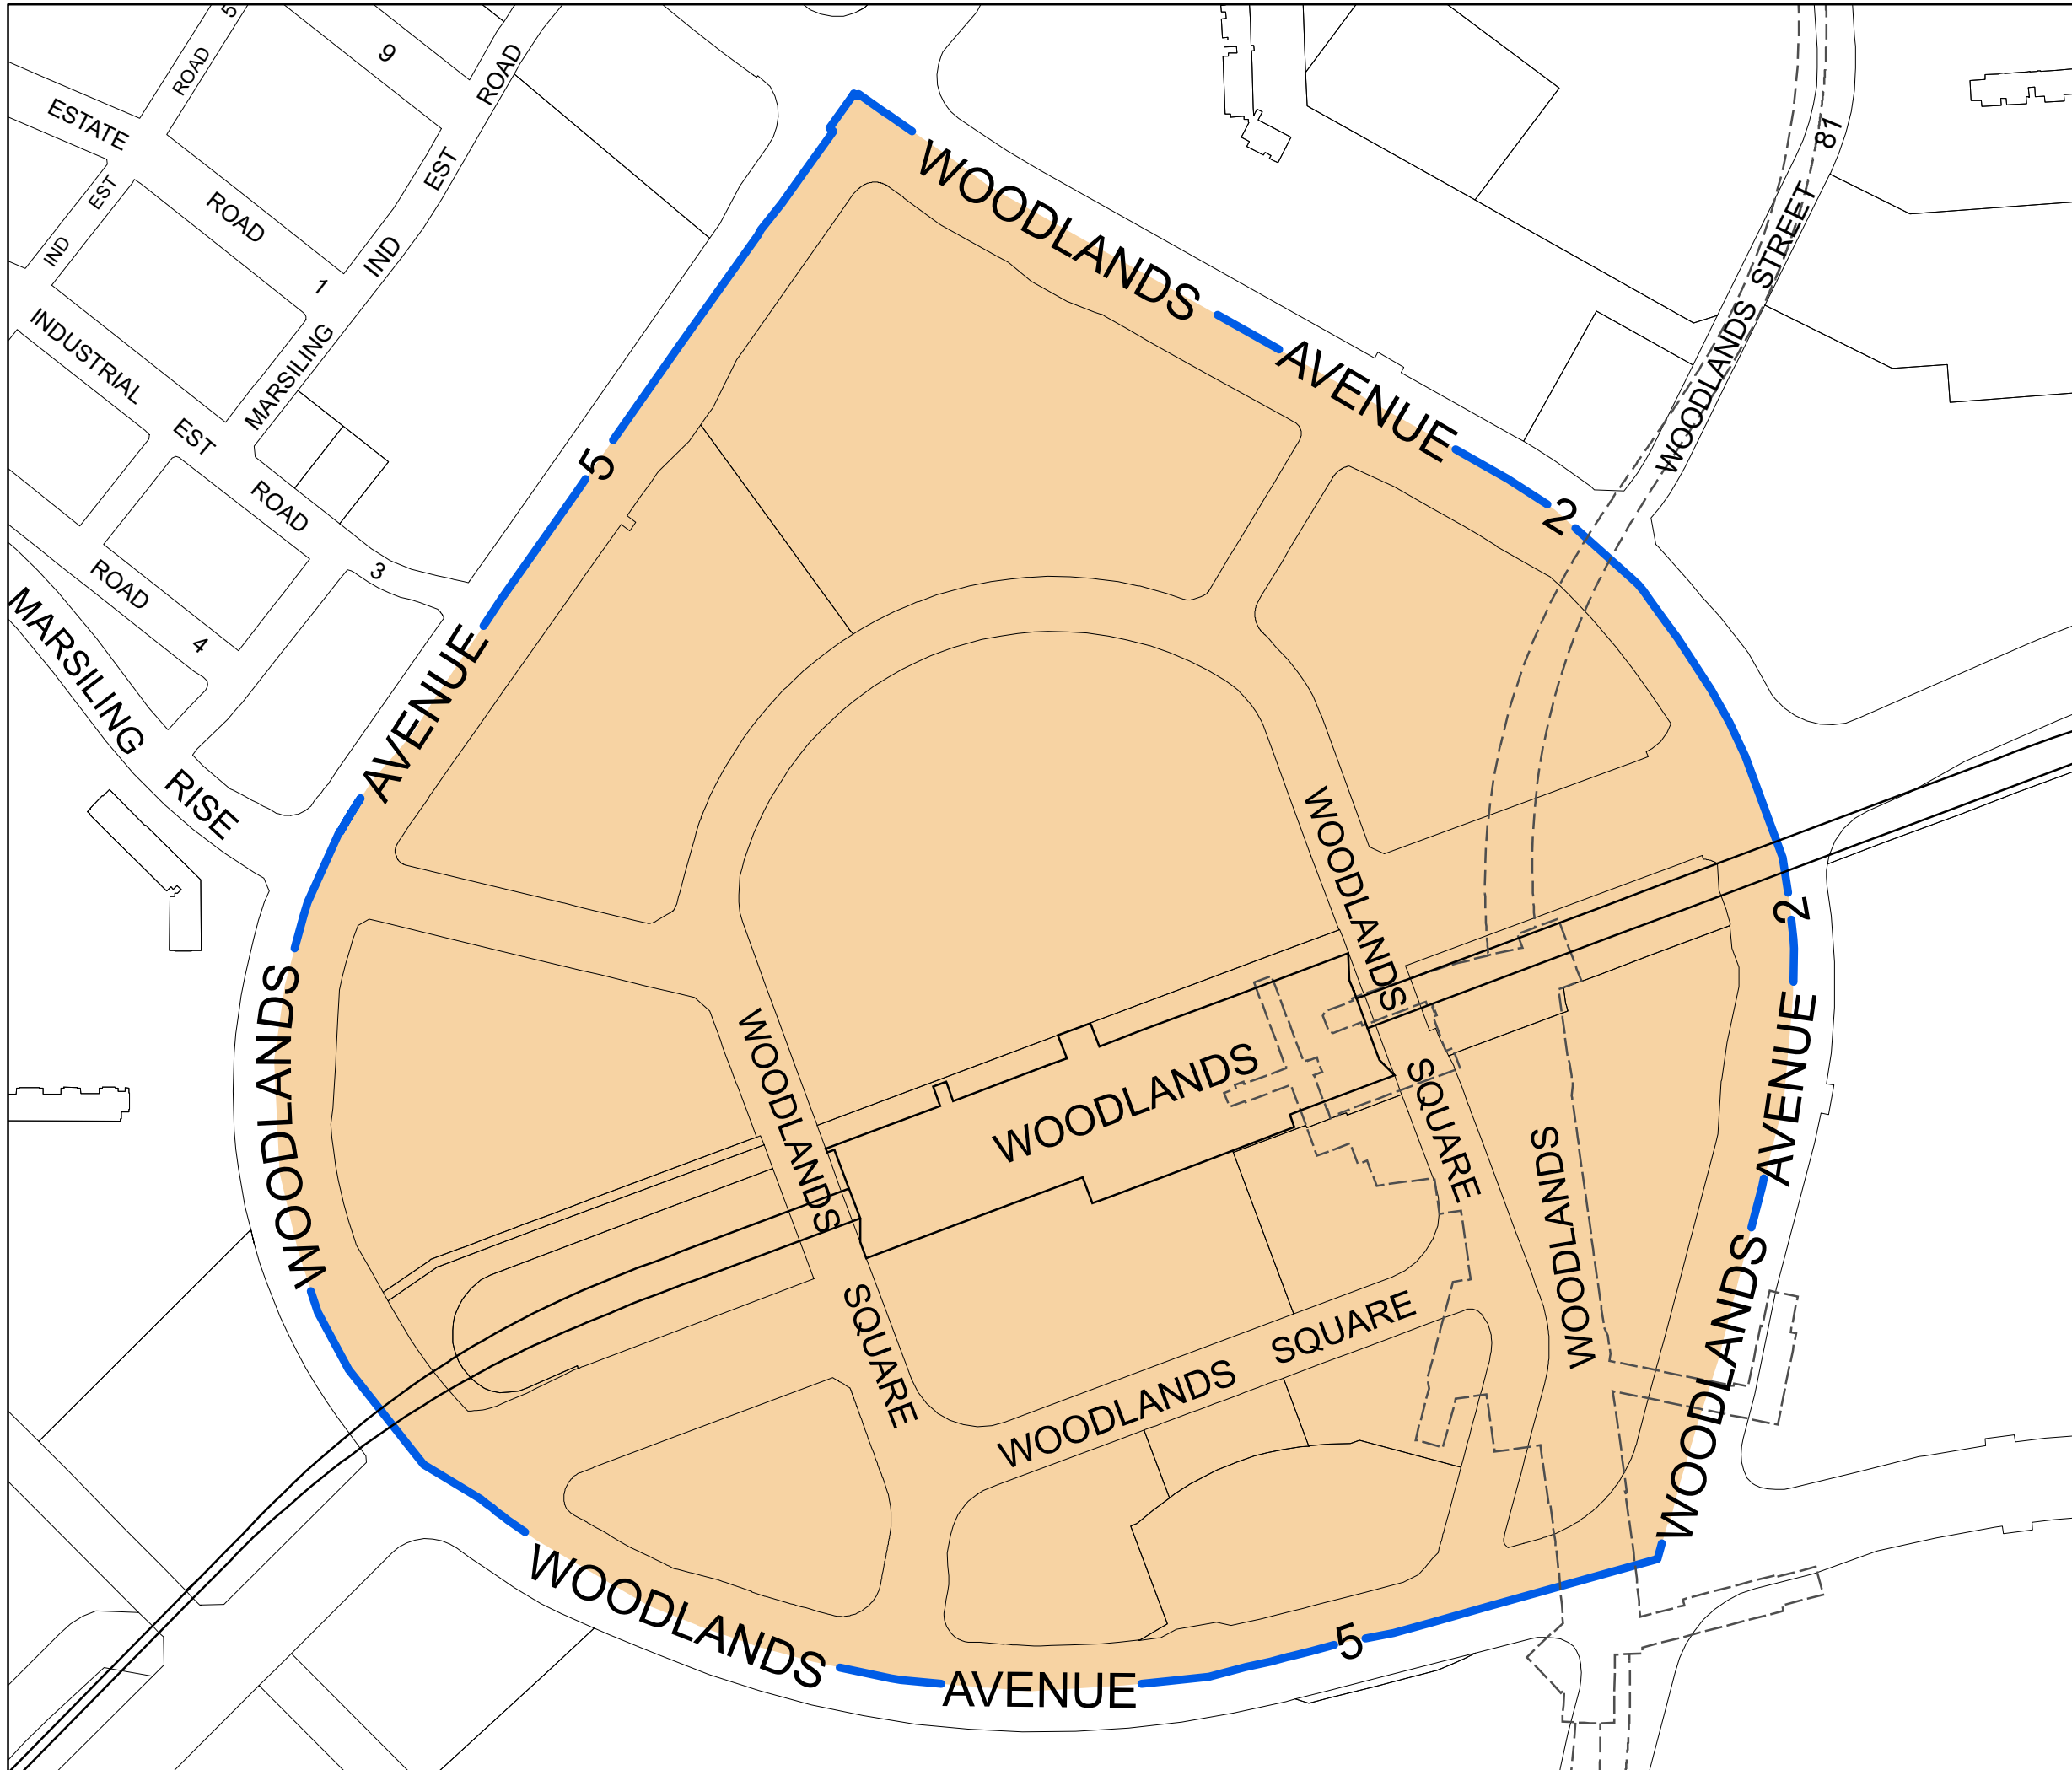

URBAN DESIGN GUIDELINES FOR WOODLANDS CENTRAL (WOODLANDS PLANNING AREA)

URBAN DESIGN PLAN - BOUNDARY

LEGEND

-  AREA WITH URBAN DESIGN GUIDELINES AND PLANS
-  URBAN DESIGN AREA

SCALE : 1:3000 @A3

DRWG NO : UDW/2019/004