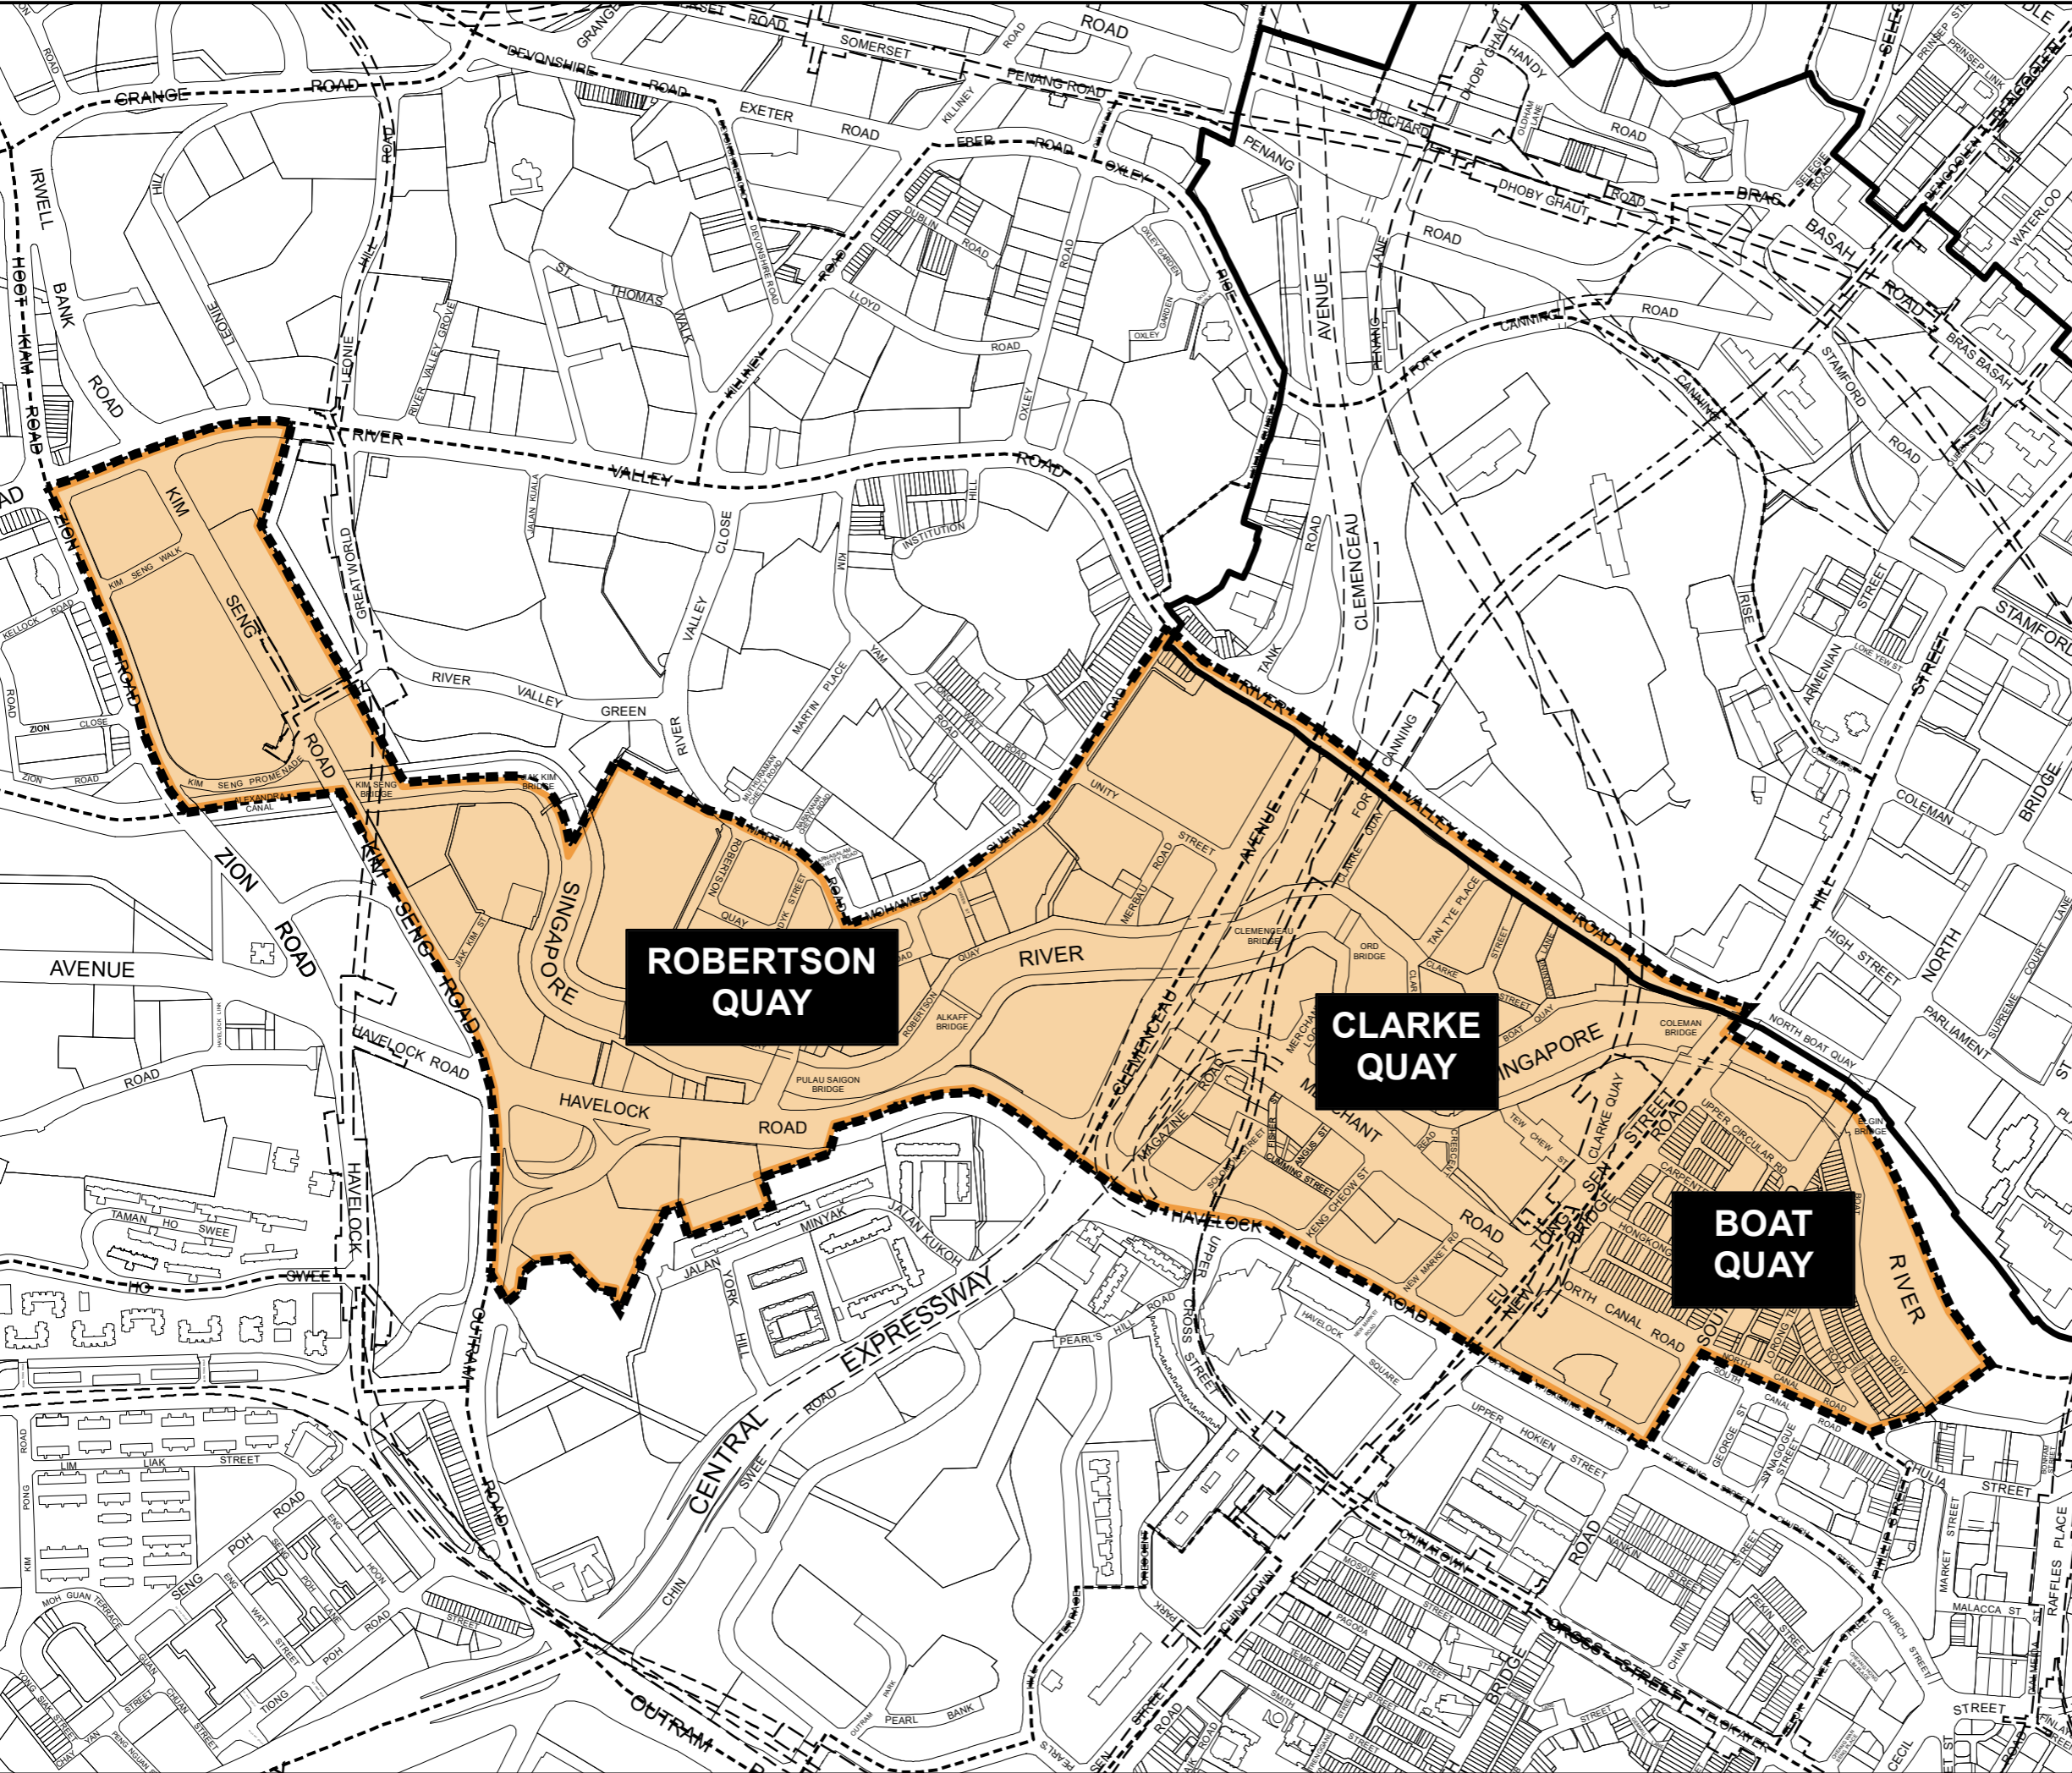

# URBAN DESIGN GUIDELINES FOR SINGAPORE RIVER PLANNING AREA

## BOUNDARY PLAN

### LEGEND

-  PLANNING AREA BOUNDARY
-  SUBZONE BOUNDARY
-  CIVIC DISTRICT BOUNDARY
-  URBAN DESIGN AREA

DRWG NO : SR/2019/017  
 DATE : NOVEMBER 2019  
 GROUP : CUDG