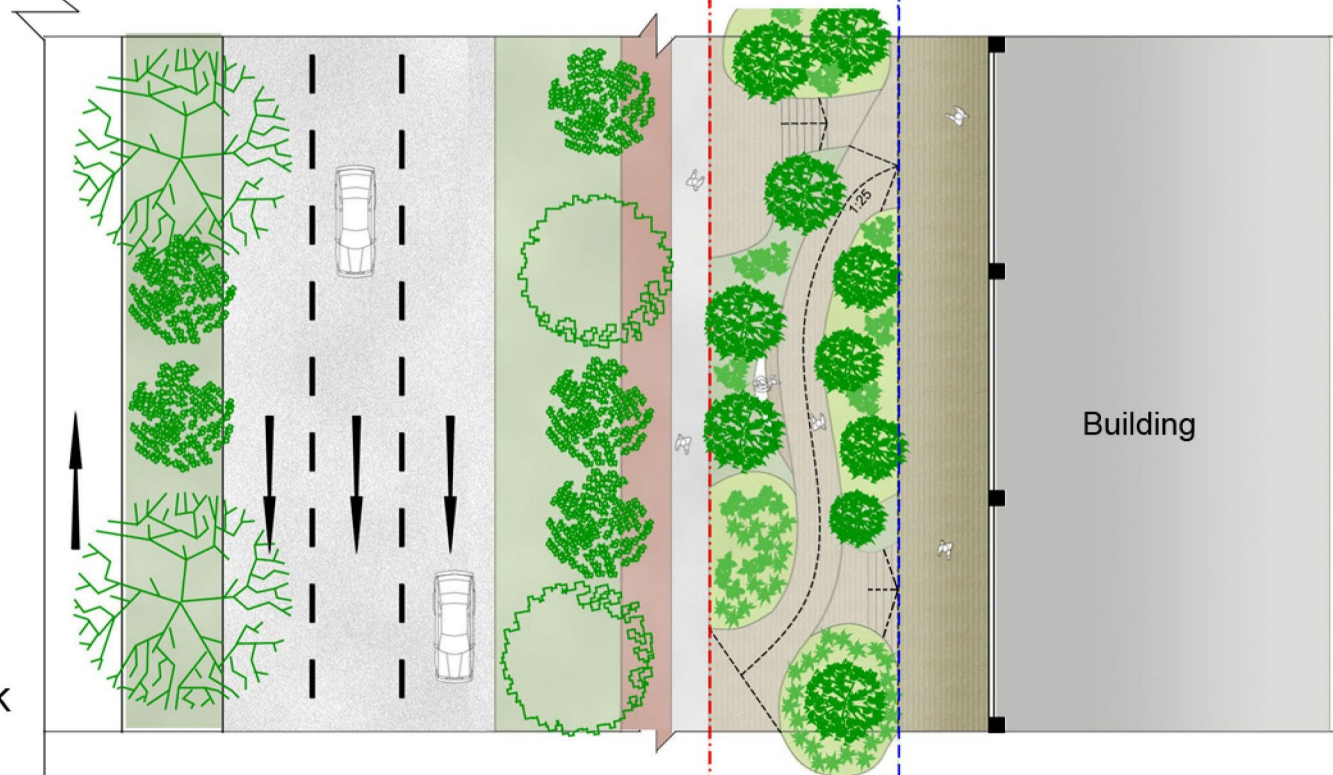

TYPICAL SECTION PUNGGOL WAY

TYPICAL PLAN WITH 7.5m SETBACK

KEY PLAN  
1 : 20 000

URBAN DESIGN GUIDELINES  
FOR PUNGGOL DIGITAL DISTRICT  
(PUNGGOL PLANNING AREA)

URBAN DESIGN PLAN  
- LANDSCAPE WITHIN BUILDING SETBACK  
ALONG PUNGGOL WAY

SCALE : 1:5000@A3

DRWG NO : UDE/2019/009

DATE : OCT 2019

GROUP : AUDG

To make Singapore a great city to live, work and play