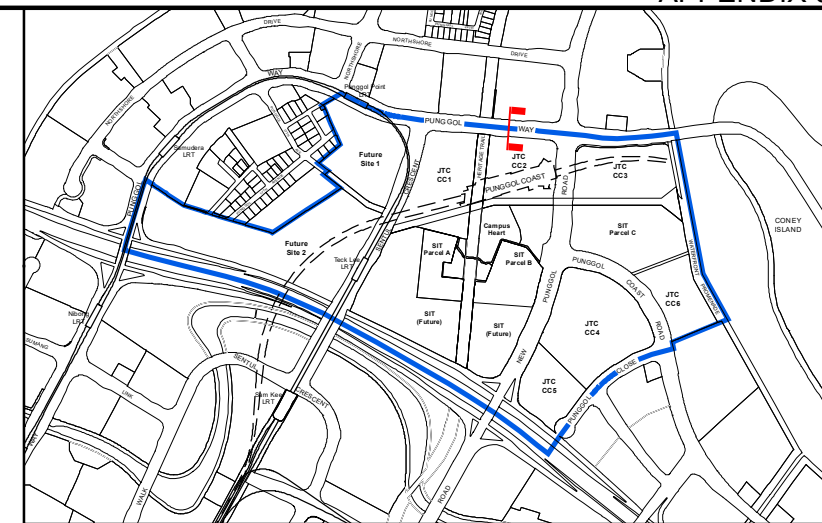

TYPICAL SECTION PUNGGOL WAY

TYPICAL PLAN WITH 7.5m SETBACK

KEY PLAN  
1 : 20 000

URBAN DESIGN GUIDELINES  
FOR PUNGGOL DIGITAL DISTRICT  
(PUNGGOL PLANNING AREA)

URBAN DESIGN PLAN  
- LANDSCAPE WITHIN BUILDING SETBACK  
ALONG PUNGGOL WAY

SCALE : 1:5000@A3

DRWG NO : UDE/2019/009

DATE : OCT 2019

GROUP : AUDG

To make Singapore a great city to live, work and play