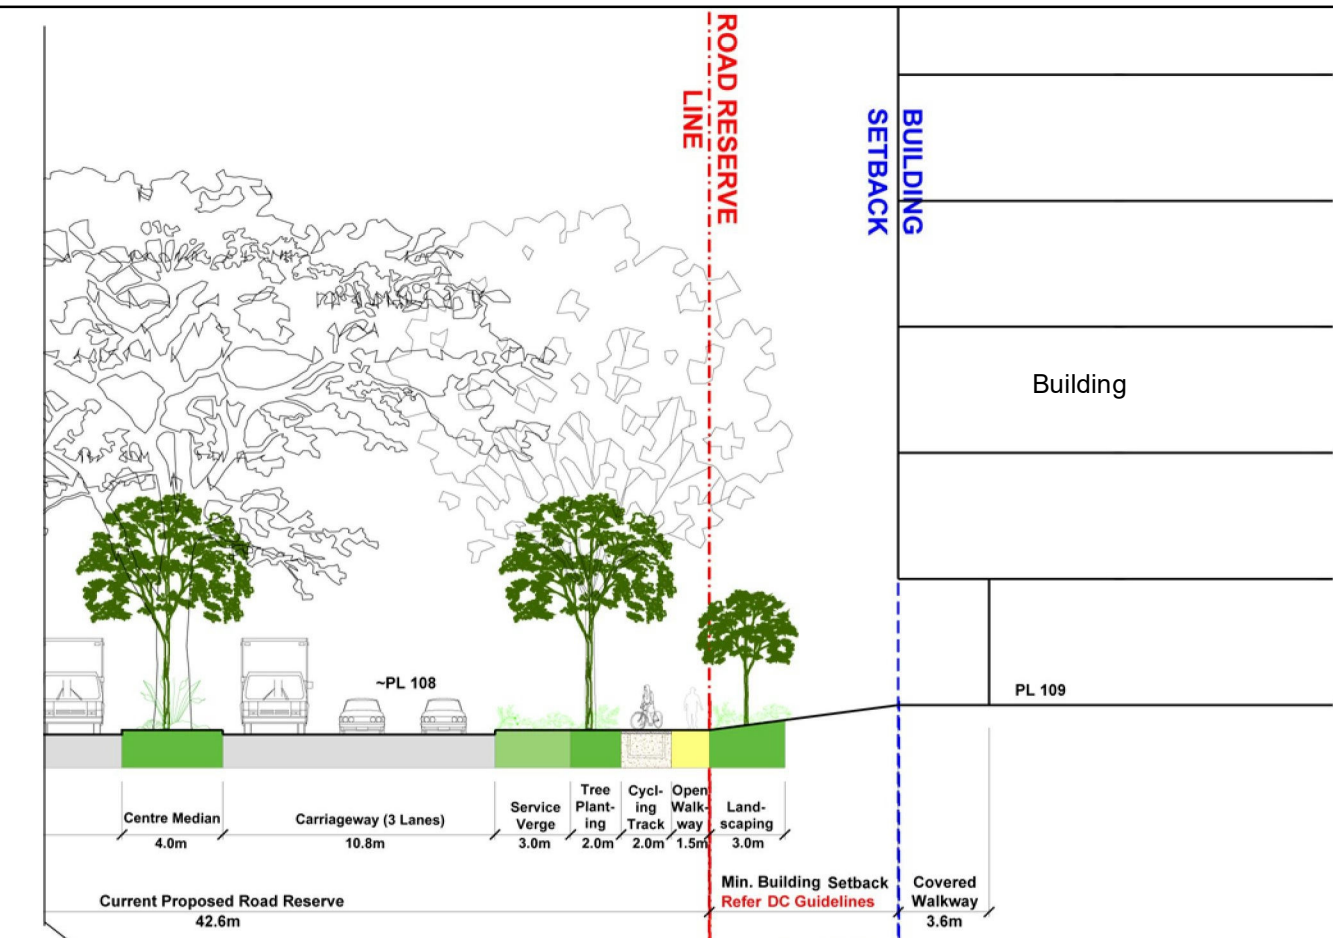

TYPICAL SECTION PUNGGOL WAY

TYPICAL PLAN WITH 7.5m SETBACK

KEY PLAN  
1 : 20 000

URBAN DESIGN GUIDELINES  
FOR PUNGGOL DIGITAL DISTRICT  
(PUNGGOL PLANNING AREA)

URBAN DESIGN PLAN  
- LANDSCAPE WITHIN BUILDING SETBACK  
ALONG PUNGGOL WAY

SCALE : 1:5000@A3

DRWG NO : UDE/2019/009

DATE : OCT 2019

GROUP : AUDG

To make Singapore a great city to live, work and play